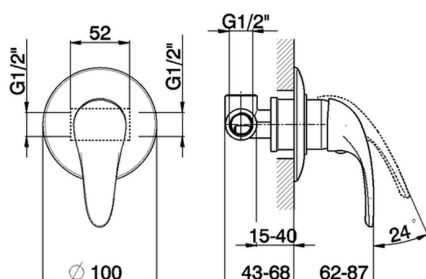

Concealed single lever shower valve NORMA_NM000300

MODEL **NM000300**

Concealed single lever shower valve, concealed part included

AVAILABLE FINISHINGS

CHARACTERISTICS

Cartridge Spare Parts **ZZ94035000**

35 mm Cartridge

Installation **Concealed**

Concealed single lever shower valve NORMA_NM000300

NM000300

<https://en.huberitalia.com/concealed-single-lever-shower-valve-norma-nm000300>

2024-11-15