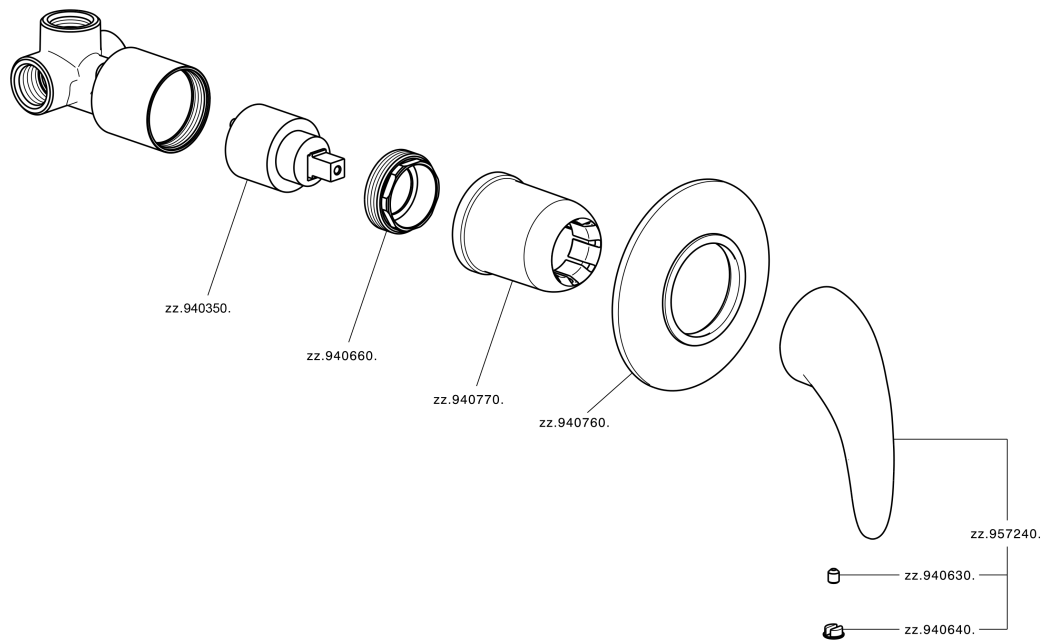

Concealed single lever shower valve NORMA_NM000300

MODEL **NM000300**

Concealed single lever shower valve, concealed part included

AVAILABLE FINISHINGS

CHARACTERISTICS

Cartridge Spare Parts **ZZ94035000**

35 mm Cartridge

Installation **Concealed**

Concealed single lever shower valve NORMA_NM000300

NM000300

<https://en.huberitalia.com/concealed-single-lever-shower-valve-norma-nm000300>

2024-11-15