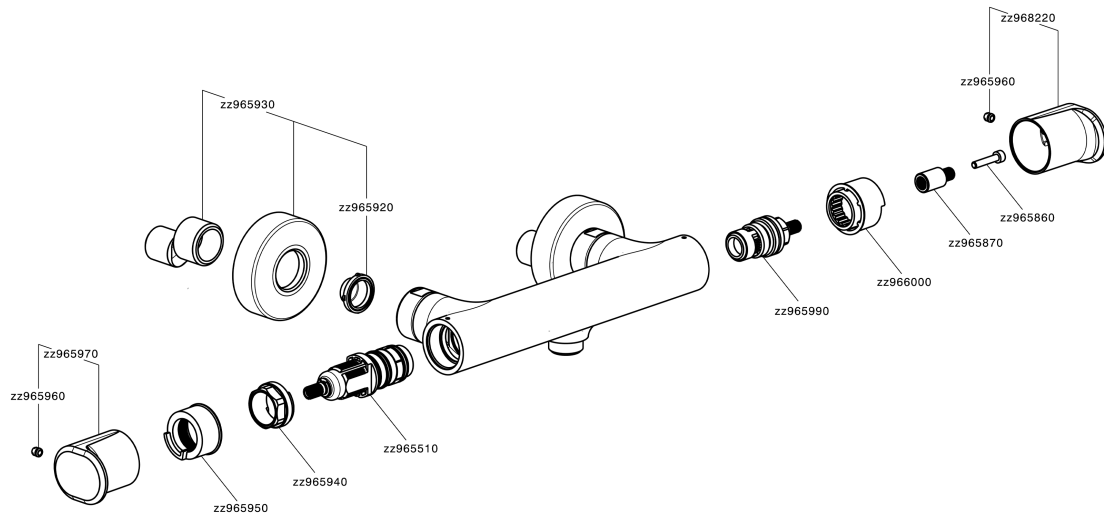

Thermostatic shower mixer LEVITY_LYT01010

LYT01010

<https://en.huberitalia.com/thermostatic-shower-mixer-levity-lyt01010>

2026-02-24