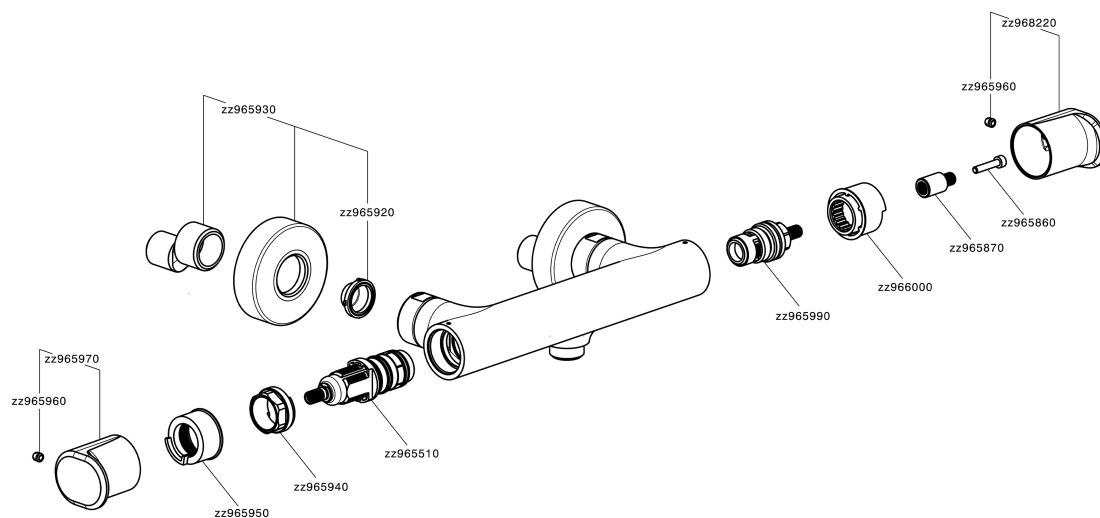

Thermostatic shower mixer LEVITY_LYT01010

LYT01010

<https://en.huberitalia.com/thermostatic-shower-mixer-levity-lyt01010>

2026-06-13