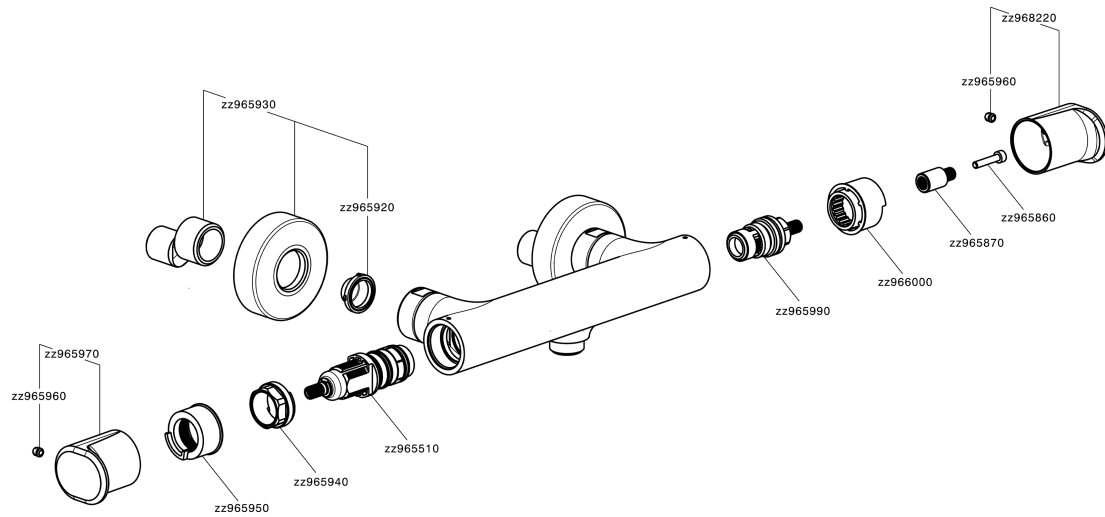

Thermostatic shower mixer LEVITY_LYT01010

LYT01010

<https://en.huberitalia.com/thermostatic-shower-mixer-levity-lyt01010>

2026-06-06