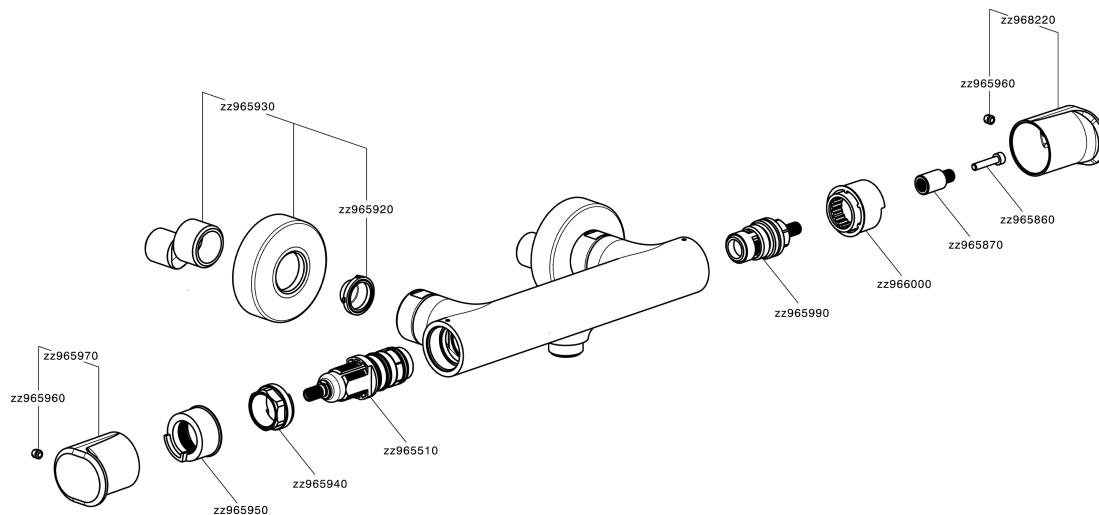

Thermostatic shower mixer LEVITY_LYT01010

LYT01010

<https://en.huberitalia.com/thermostatic-shower-mixer-levity-lyt01010>

2026-04-07