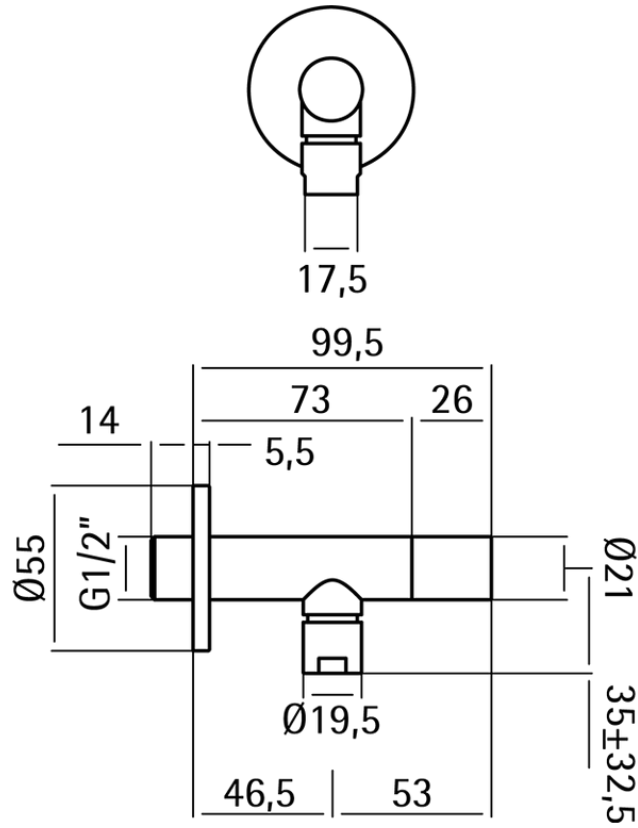

Supply valve LYNOX_ZB002930

ZB002930

<https://en.huberitalia.com/supply-valve-lynnox-zb002930>

2024-11-15