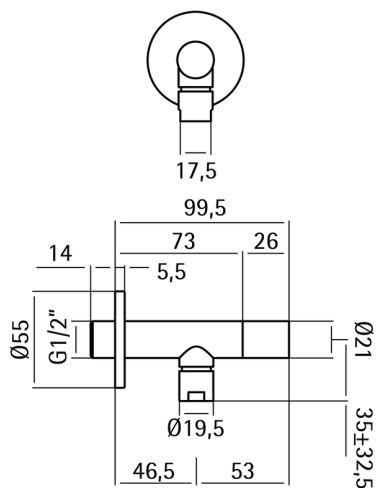

## Supply valve LYNOX\_ZB002930

MODEL **ZB002930**

Supply valve, Inox AISI 304

AVAILABLE FINISHINGS

CHARACTERISTICS

2024-11-15