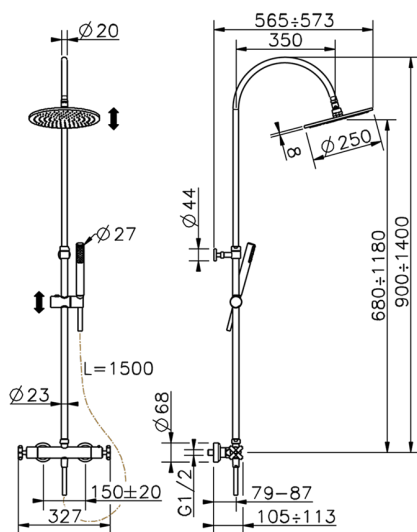

2-function Thermostatic shower set COLUMNS_SUC80010

MODEL **SUC80010**

2-function Thermostatic shower set, 2-outlet devia stop, adjustable riser column, sliding handshower bracket, ABS 27 mm minimalistic one spray handshower, 250 mm round showerhead 8 mm thick BRASS, 150 cm smooth SILVERFLEX Flexible Hose

AVAILABLE FINISHINGS

CHARACTERISTICS

Cartridge Spare Parts **24.04A.PP**

8x20 Plus P Thermostatic Valve

DeviaStop

The Huber Devia Stop technology allows to adjust the water flow and to direct it to the selected output point (overhead soaker, hand shower, etc).