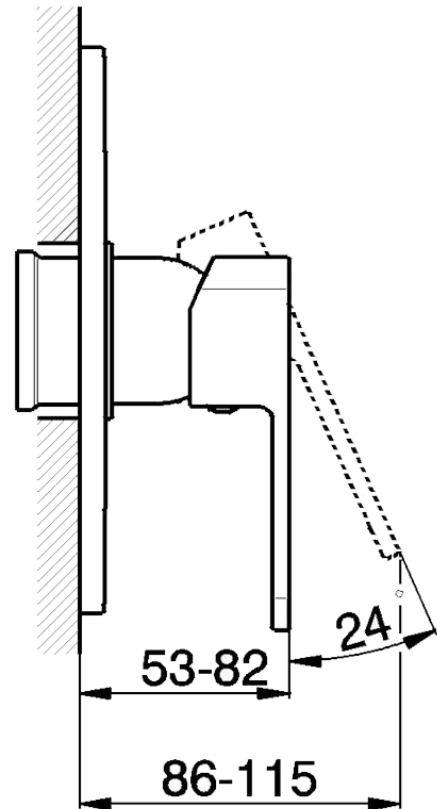

Exposed part for concealed S.L. shower valve DADO_DD003000

DD003000

<https://en.huberitalia.com/exposed-part-for-concealed-s-l-shower-valve-dado-dd003000>

Piastra/Plate/Plaque/Platte/Placa

2-3mm: XX 27-47 YY 54-74

10mm: XX 16-40 YY 43-68

ZB005301

<https://en.huberitalia.com/concealed-single-lever-shower-mixer-concealed-zb005301>

Piastra/Plate/Plaque/Platte/Placa

2-3mm: XX 27-47 YY 54-74

10mm: XX 16-40 YY 43-68

ZB005300