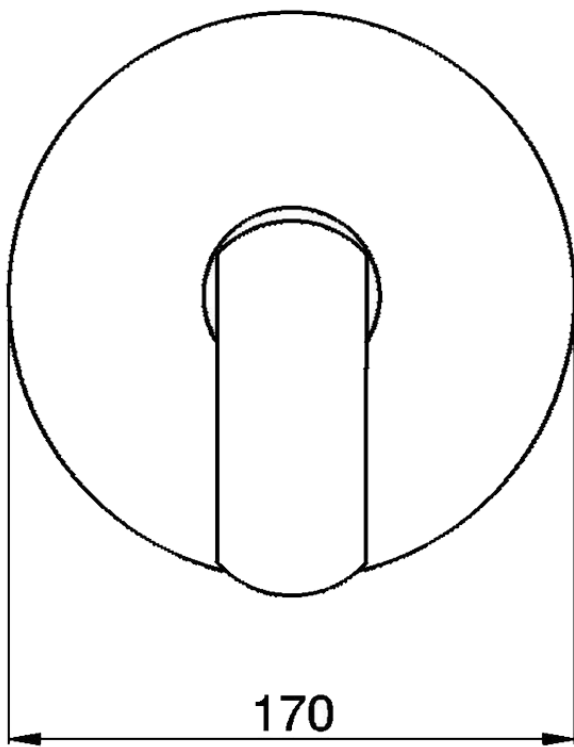

Exposed part for concealed S.L. shower valve DADO_DD003000

DD003000

<https://en.huberitalia.com/exposed-part-for-concealed-s-l-shower-valve-dado-dd003000>

Piastra/Plate/Plaque/Platte/Placa

2-3mm: XX 27-47 YY 54-74

10mm: XX 16-40 YY 43-68

ZB005301

<https://en.huberitalia.com/concealed-single-lever-shower-mixer-concealed-zb005301>

Piastra/Plate/Plaque/Platte/Placa

2-3mm: XX 27-47 YY 54-74

10mm: XX 16-40 YY 43-68

ZB005300

<https://en.huberitalia.com/concealed-single-lever-shower-valve-concealed-zb005300>

2026-04-29