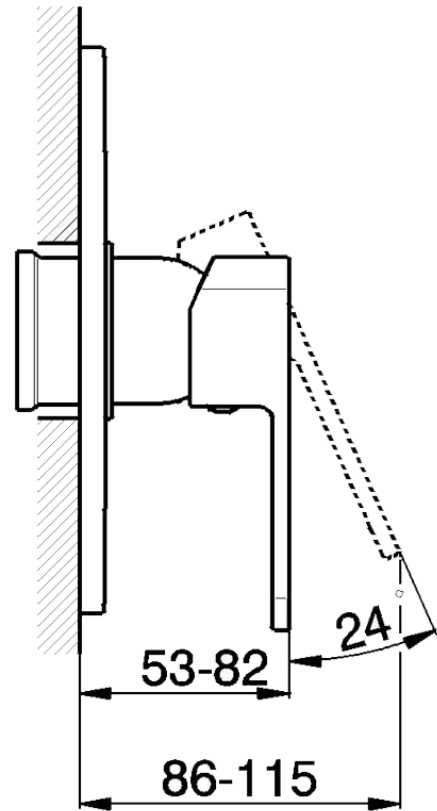

Exposed part for concealed S.L. shower valve DADO_DD003000

DD003000

<https://en.huberitalia.com/exposed-part-for-concealed-s-l-shower-valve-dado-dd003000>

Piastra/Plate/Plaque/Platte/Placa
 2-3mm: XX 27-47 YY 54-74
 10mm: XX 16-40 YY 43-68

ZB005301

<https://en.huberitalia.com/concealed-single-lever-shower-mixer-concealed-zb005301>

Piastra/Plate/Plaque/Platte/Placa

2-3mm: XX 27-47 YY 54-74

10mm: XX 16-40 YY 43-68

ZB005300

<https://en.huberitalia.com/concealed-single-lever-shower-valve-concealed-zb005300>