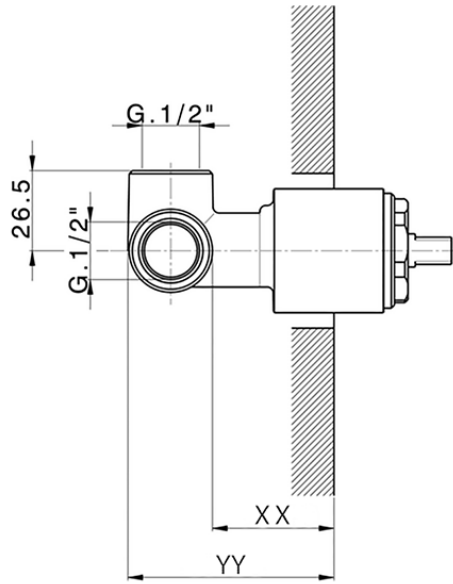

Exposed part for concealed S.L. shower valve DADO_DD003000

DD003000

<https://en.huberitalia.com/exposed-part-for-concealed-s-l-shower-valve-dado-dd003000>

Piastra/Plate/Plaque/Platte/Placa
 2-3mm: XX 27-47 YY 54-74
 10mm: XX 16-40 YY 43-68

ZB005301

<https://en.huberitalia.com/concealed-single-lever-shower-mixer-concealed-zb005301>

Piastra/Plate/Plaque/Platte/Placa

2-3mm: XX 27-47 YY 54-74

10mm: XX 16-40 YY 43-68

ZB005300

<https://en.huberitalia.com/concealed-single-lever-shower-valve-concealed-zb005300>