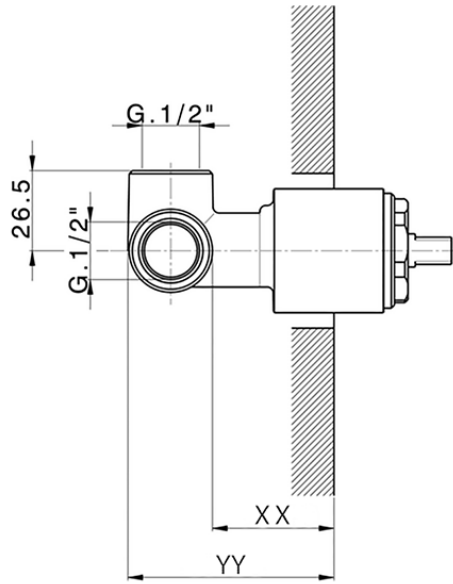

Exposed part for concealed S.L. shower valve DADO_DD003000

DD003000

<https://en.huberitalia.com/exposed-part-for-concealed-s-l-shower-valve-dado-dd003000>

Piastra/Plate/Plaque/Platte/Placa

2-3mm: XX 27-47 YY 54-74

10mm: XX 16-40 YY 43-68

ZB005301

<https://en.huberitalia.com/concealed-single-lever-shower-mixer-concealed-zb005301>

Piastra/Plate/Plaque/Platte/Placa

2-3mm: XX 27-47 YY 54-74

10mm: XX 16-40 YY 43-68

ZB005300

<https://en.huberitalia.com/concealed-single-lever-shower-valve-concealed-zb005300>

2026-04-29