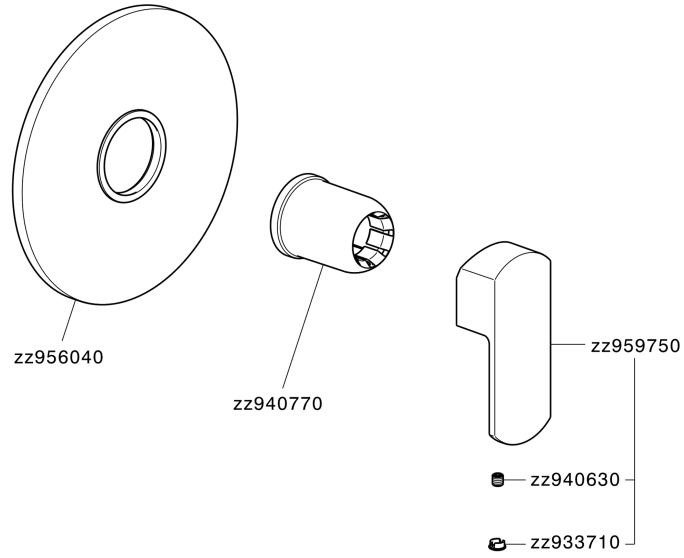

## Exposed part for concealed S.L. shower valve DADO\_DD003000

DD003000

<https://en.huberitalia.com/exposed-part-for-concealed-s-l-shower-valve-dado-dd003000>

Concealed single lever shower mixer CONCEALED\_ZB005301

ZB005301

<https://en.huberitalia.com/concealed-single-lever-shower-mixer-concealed-zb005301>

Concealed single lever shower valve CONCEALED\_ZB005300

ZB005300

<https://en.huberitalia.com/concealed-single-lever-shower-valve-concealed-zb005300>