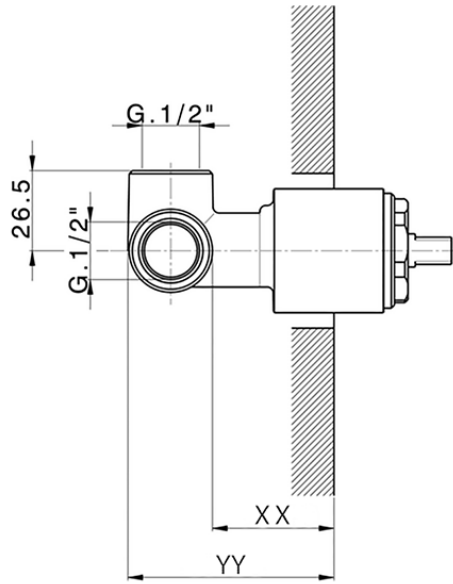

Exposed part for concealed S.L. shower valve DADO_DD003000

DD003000

<https://en.huberitalia.com/exposed-part-for-concealed-s-l-shower-valve-dado-dd003000>

Piastra/Plate/Plaque/Platte/Placa

2-3mm: XX 27-47 YY 54-74

10mm: XX 16-40 YY 43-68

ZB005301

<https://en.huberitalia.com/concealed-single-lever-shower-mixer-concealed-zb005301>

Piastra/Plate/Plaque/Platte/Placa

2-3mm: XX 27-47 YY 54-74

10mm: XX 16-40 YY 43-68

ZB005300

<https://en.huberitalia.com/concealed-single-lever-shower-valve-concealed-zb005300>

2026-04-05