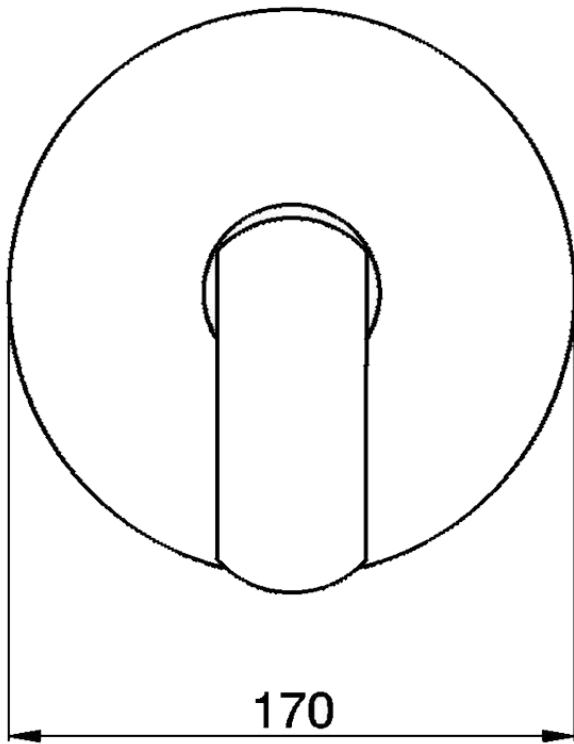

Exposed part for concealed S.L. shower valve DADO_DD003000

DD003000

<https://en.huberitalia.com/exposed-part-for-concealed-s-l-shower-valve-dado-dd003000>

Piastra/Plate/Plaque/Platte/Placa

2-3mm: XX 27-47 YY 54-74

10mm: XX 16-40 YY 43-68

ZB005301

<https://en.huberitalia.com/concealed-single-lever-shower-mixer-concealed-zb005301>

Piastra/Plate/Plaque/Platte/Placa

2-3mm: XX 27-47 YY 54-74

10mm: XX 16-40 YY 43-68

ZB005300

<https://en.huberitalia.com/concealed-single-lever-shower-valve-concealed-zb005300>

2026-04-05