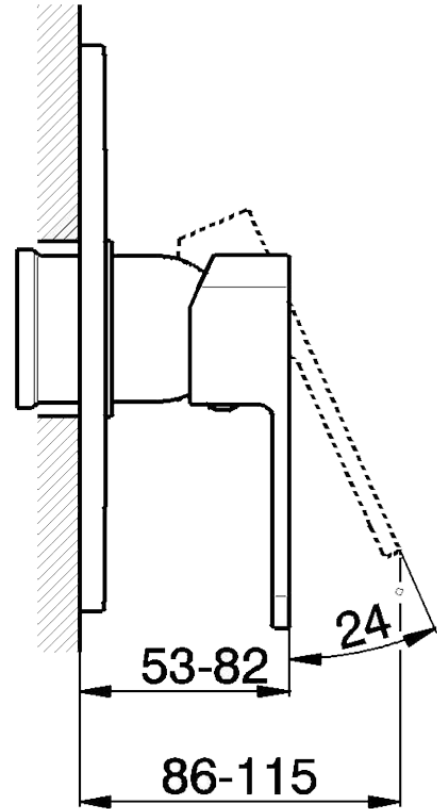

Exposed part for concealed S.L. shower valve DADO_DD003000

DD003000

<https://en.huberitalia.com/exposed-part-for-concealed-s-l-shower-valve-dado-dd003000>

Piastra/Plate/Plaque/Platte/Placa

2-3mm: XX 27-47 YY 54-74

10mm: XX 16-40 YY 43-68

ZB005301

<https://en.huberitalia.com/concealed-single-lever-shower-mixer-concealed-zb005301>

Piastra/Plate/Plaque/Platte/Placa

2-3mm: XX 27-47 YY 54-74

10mm: XX 16-40 YY 43-68

ZB005300

<https://en.huberitalia.com/concealed-single-lever-shower-valve-concealed-zb005300>

2026-04-05