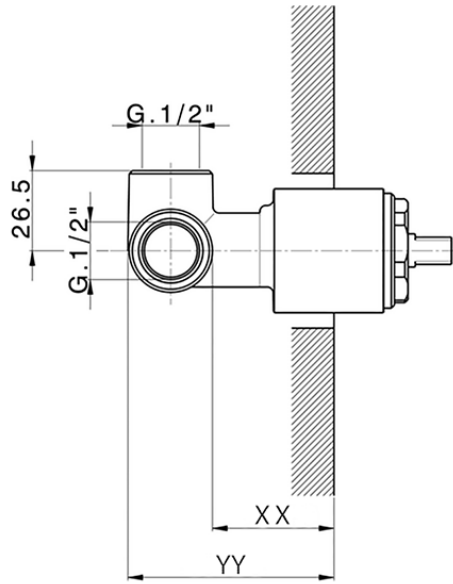

Exposed part for concealed S.L. shower valve DADO_DD003000

DD003000

<https://en.huberitalia.com/exposed-part-for-concealed-s-l-shower-valve-dado-dd003000>

Piastra/Plate/Plaque/Platte/Placa

2-3mm: XX 27-47 YY 54-74

10mm: XX 16-40 YY 43-68

ZB005301

<https://en.huberitalia.com/concealed-single-lever-shower-mixer-concealed-zb005301>

Piastra/Plate/Plaque/Platte/Placa

2-3mm: XX 27-47 YY 54-74

10mm: XX 16-40 YY 43-68

ZB005300

<https://en.huberitalia.com/concealed-single-lever-shower-valve-concealed-zb005300>

2026-06-13