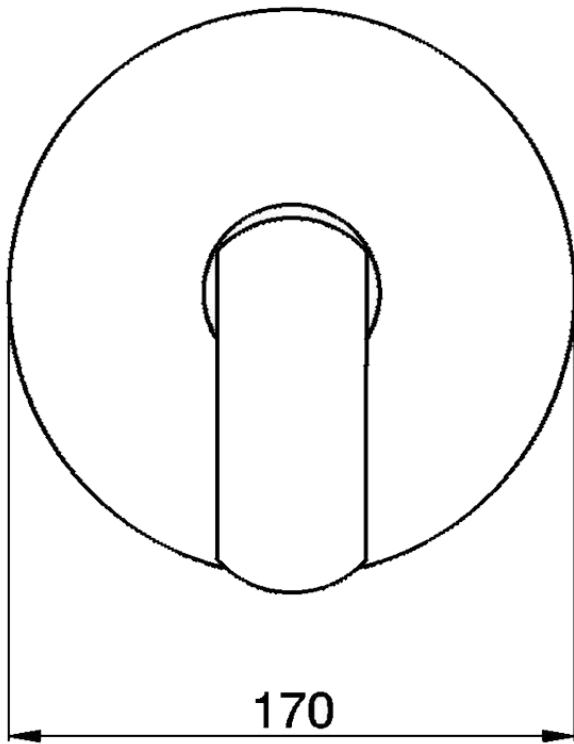

Exposed part for concealed S.L. shower valve DADO_DD003000

DD003000

<https://en.huberitalia.com/exposed-part-for-concealed-s-l-shower-valve-dado-dd003000>

Piastra/Plate/Plaque/Platte/Placa

2-3mm: XX 27-47 YY 54-74

10mm: XX 16-40 YY 43-68

ZB005301

<https://en.huberitalia.com/concealed-single-lever-shower-mixer-concealed-zb005301>

Piastra/Plate/Plaque/Platte/Placa

2-3mm: XX 27-47 YY 54-74

10mm: XX 16-40 YY 43-68

ZB005300

<https://en.huberitalia.com/concealed-single-lever-shower-valve-concealed-zb005300>

2026-06-13