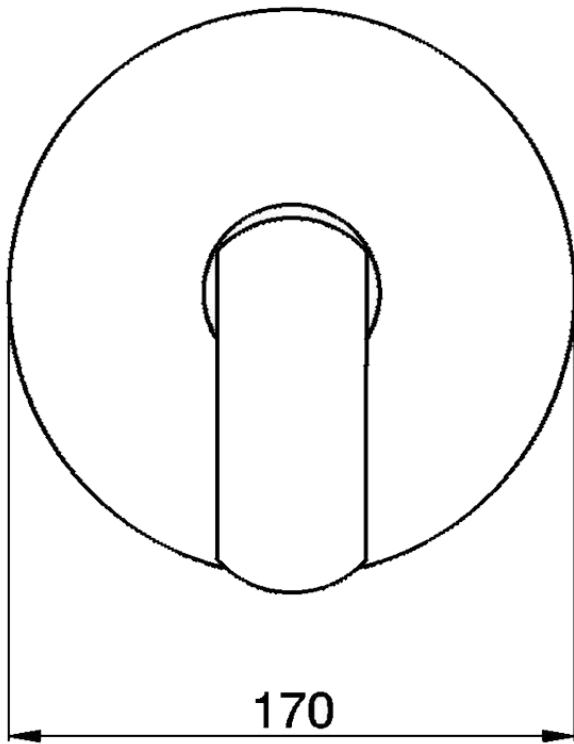

## Exposed part for concealed S.L. shower valve DADO\_DD003000

DD003000

<https://en.huberitalia.com/exposed-part-for-concealed-s-l-shower-valve-dado-dd003000>

## Piastra/Plate/Plaque/Platte/Placa

2-3mm: XX 27-47 YY 54-74

10mm: XX 16-40 YY 43-68

ZB005301

<https://en.huberitalia.com/concealed-single-lever-shower-mixer-concealed-zb005301>

Piastra/Plate/Plaque/Platte/Placa

2-3mm: XX 27-47 YY 54-74

10mm: XX 16-40 YY 43-68

ZB005300

<https://en.huberitalia.com/concealed-single-lever-shower-valve-concealed-zb005300>

2026-04-10