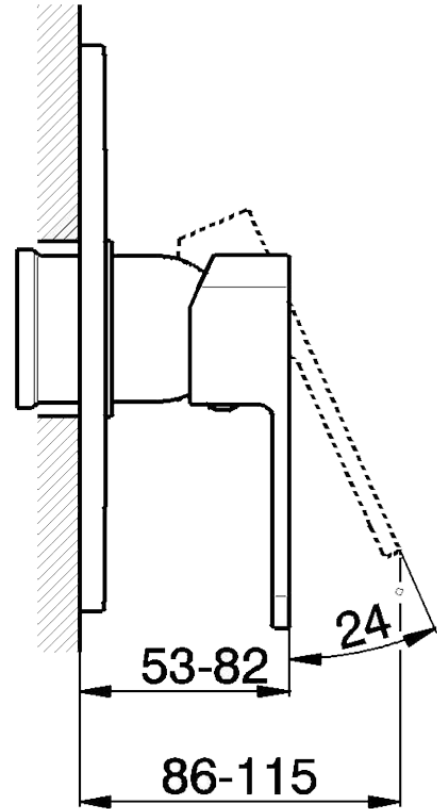

## Exposed part for concealed S.L. shower valve DADO\_DD003000

DD003000

<https://en.huberitalia.com/exposed-part-for-concealed-s-l-shower-valve-dado-dd003000>

## Piastra/Plate/Plaque/Platte/Placa

2-3mm: XX 27-47 YY 54-74

10mm: XX 16-40 YY 43-68

ZB005301

<https://en.huberitalia.com/concealed-single-lever-shower-mixer-concealed-zb005301>

Piastra/Plate/Plaque/Platte/Placa

2-3mm: XX 27-47 YY 54-74

10mm: XX 16-40 YY 43-68

ZB005300

<https://en.huberitalia.com/concealed-single-lever-shower-valve-concealed-zb005300>

2026-04-10