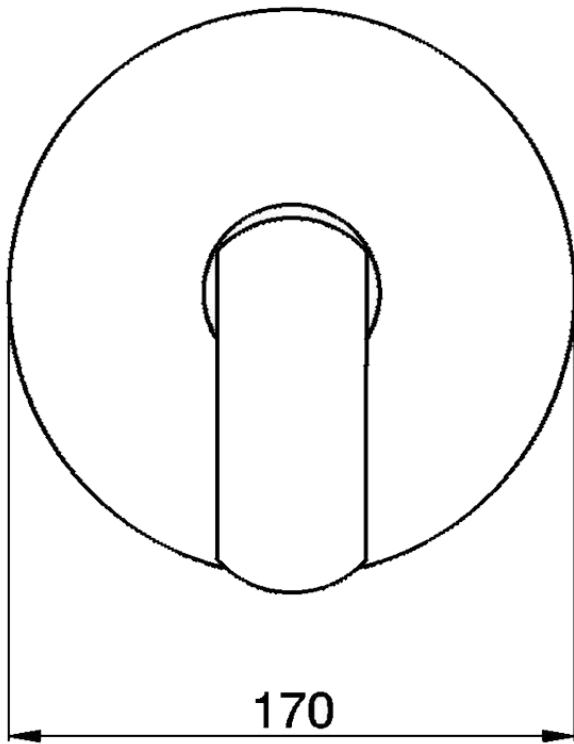

Exposed part for concealed S.L. shower valve DADO_DD003000

DD003000

<https://en.huberitalia.com/exposed-part-for-concealed-s-l-shower-valve-dado-dd003000>

Piastra/Plate/Plaque/Platte/Placa

2-3mm: XX 27-47 YY 54-74

10mm: XX 16-40 YY 43-68

ZB005301

<https://en.huberitalia.com/concealed-single-lever-shower-mixer-concealed-zb005301>

Piastra/Plate/Plaque/Platte/Placa

2-3mm: XX 27-47 YY 54-74

10mm: XX 16-40 YY 43-68

ZB005300