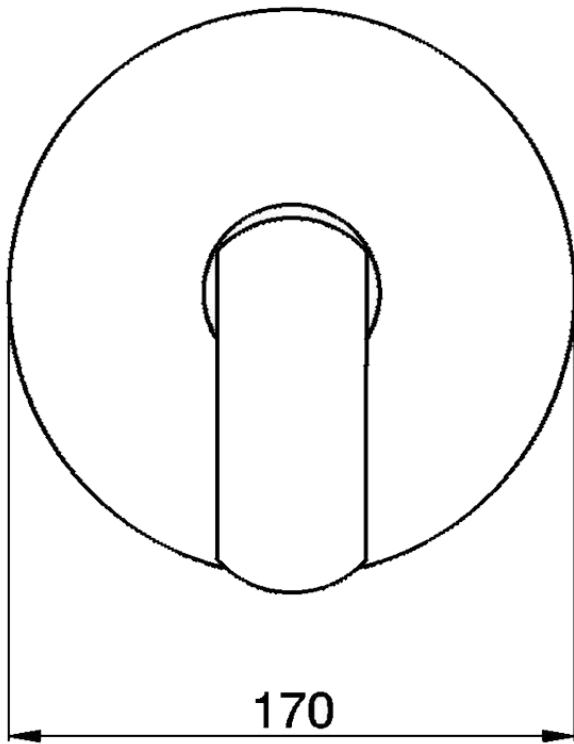

Exposed part for concealed S.L. shower valve DADO_DD003000

DD003000

<https://en.huberitalia.com/exposed-part-for-concealed-s-l-shower-valve-dado-dd003000>

Piastra/Plate/Plaque/Platte/Placa

2-3mm: XX 27-47 YY 54-74

10mm: XX 16-40 YY 43-68

ZB005301

<https://en.huberitalia.com/concealed-single-lever-shower-mixer-concealed-zb005301>

Piastra/Plate/Plaque/Platte/Placa

2-3mm: XX 27-47 YY 54-74

10mm: XX 16-40 YY 43-68

ZB005300

<https://en.huberitalia.com/concealed-single-lever-shower-valve-concealed-zb005300>

2026-05-01