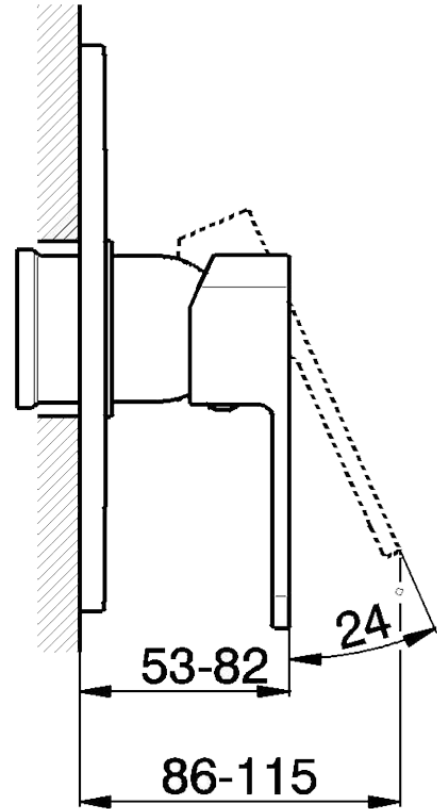

Exposed part for concealed S.L. shower valve DADO_DD003000

DD003000

<https://en.huberitalia.com/exposed-part-for-concealed-s-l-shower-valve-dado-dd003000>

Piastra/Plate/Plaque/Platte/Placa

2-3mm: XX 27-47 YY 54-74

10mm: XX 16-40 YY 43-68

ZB005301

<https://en.huberitalia.com/concealed-single-lever-shower-mixer-concealed-zb005301>

Piastra/Plate/Plaque/Platte/Placa

2-3mm: XX 27-47 YY 54-74

10mm: XX 16-40 YY 43-68

ZB005300

<https://en.huberitalia.com/concealed-single-lever-shower-valve-concealed-zb005300>

2026-05-01