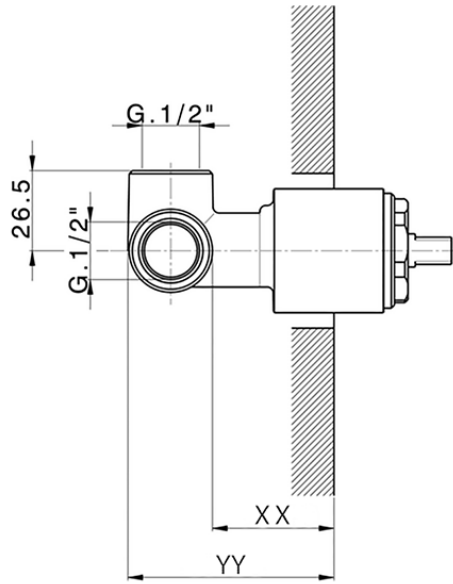

Exposed part for concealed S.L. shower valve DADO_DD003000

DD003000

<https://en.huberitalia.com/exposed-part-for-concealed-s-l-shower-valve-dado-dd003000>

Piastra/Plate/Plaque/Platte/Placa

2-3mm: XX 27-47 YY 54-74

10mm: XX 16-40 YY 43-68

ZB005301

<https://en.huberitalia.com/concealed-single-lever-shower-mixer-concealed-zb005301>

Piastra/Plate/Plaque/Platte/Placa

2-3mm: XX 27-47 YY 54-74

10mm: XX 16-40 YY 43-68

ZB005300

<https://en.huberitalia.com/concealed-single-lever-shower-valve-concealed-zb005300>

2026-06-27