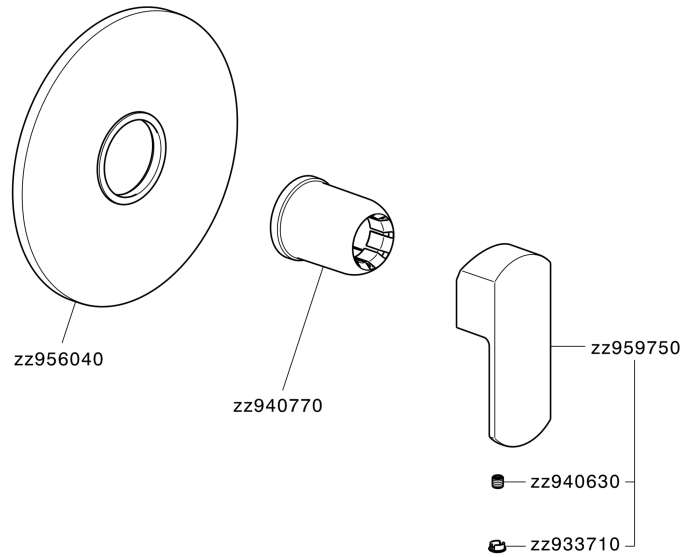

## Exposed part for concealed S.L. shower valve DADO\_DD003000

DD003000

<https://en.huberitalia.com/exposed-part-for-concealed-s-l-shower-valve-dado-dd003000>

Concealed single lever shower mixer CONCEALED\_ZB005301

ZB005301

<https://en.huberitalia.com/concealed-single-lever-shower-mixer-concealed-zb005301>

## Concealed single lever shower valve CONCEALED\_ZB005300

ZB005300

<https://en.huberitalia.com/concealed-single-lever-shower-valve-concealed-zb005300>

2026-04-09