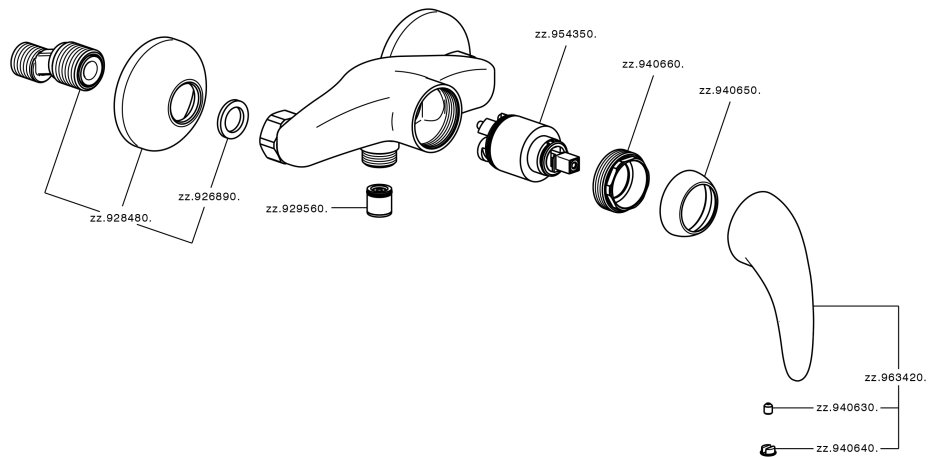

## Single lever shower mixer NORMA\_NM000440

NM000440

<https://en.huberitalia.com/single-lever-shower-mixer-norma-nm000440>

2025-04-03