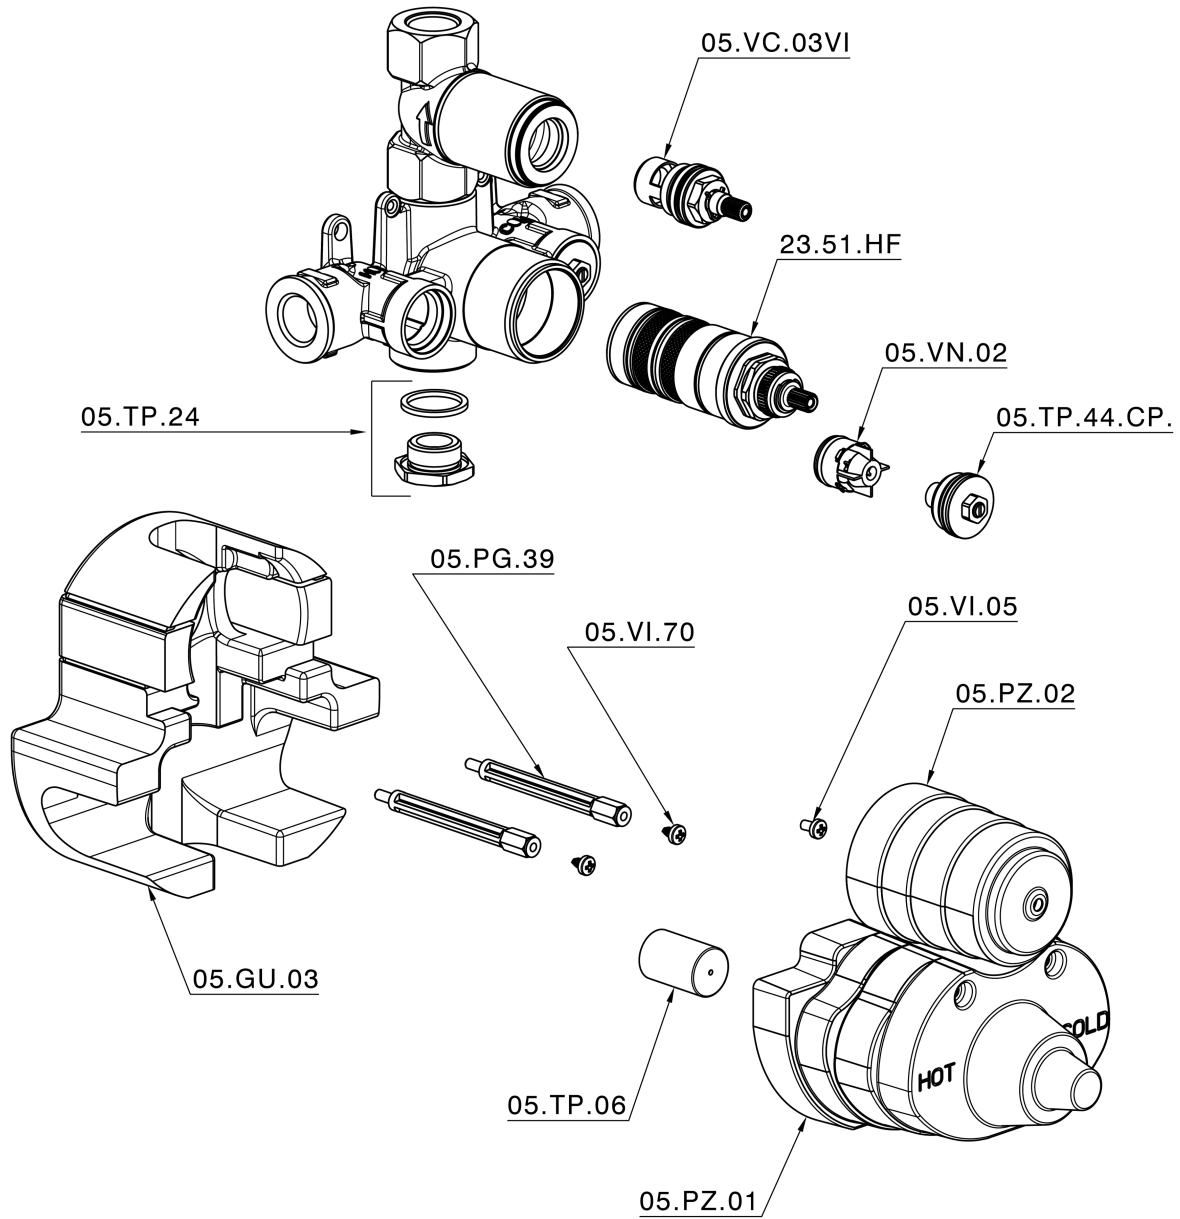

Exposed part for 1-outlet con.thermo.shower valve CROISSETTE_CS007280

CS007280

<https://en.huberitalia.com/exposed-part-for-1-outlet-con-thermo-shower-valve-croisette-cs007280>

1-outlet Concealed thermostatic shower valve CONCEALED_ZB007341

ZB007341

<https://en.huberitalia.com/1-outlet-concealed-thermostatic-shower-valve-concealed-zb007341>

1-outlet Concealed thermostatic shower valve CONCEALED_ZB007281

ZB007281

<https://en.huberitalia.com/1-outlet-concealed-thermostatic-shower-valve-concealed-zb007281>