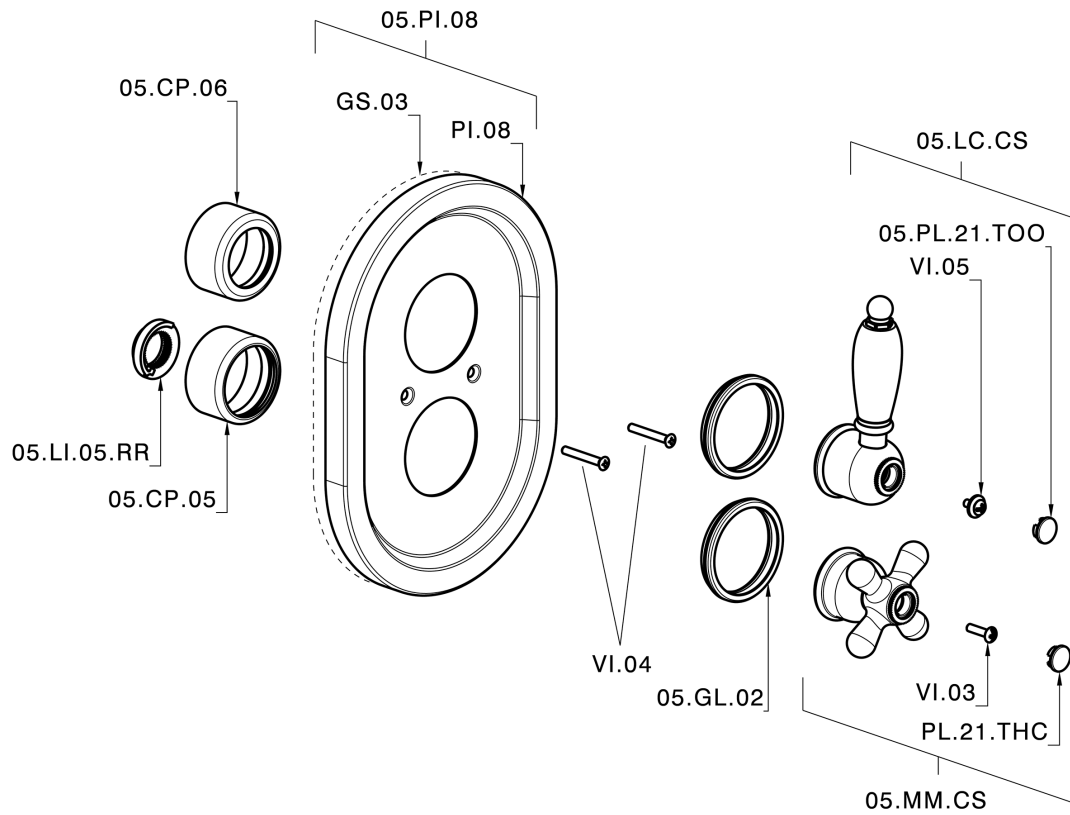

Exposed part for 1-outlet con.thermo.shower valve CROISSETTE_CS007280

CS007280

<https://en.huberitalia.com/exposed-part-for-1-outlet-con-thermo-shower-valve-croisette-cs007280>

1-outlet Concealed thermostatic shower valve CONCEALED_ZB007341

ZB007341

<https://en.huberitalia.com/1-outlet-concealed-thermostatic-shower-valve-concealed-zb007341>

1-outlet Concealed thermostatic shower valve CONCEALED_ZB007281

ZB007281

<https://en.huberitalia.com/1-outlet-concealed-thermostatic-shower-valve-concealed-zb007281>