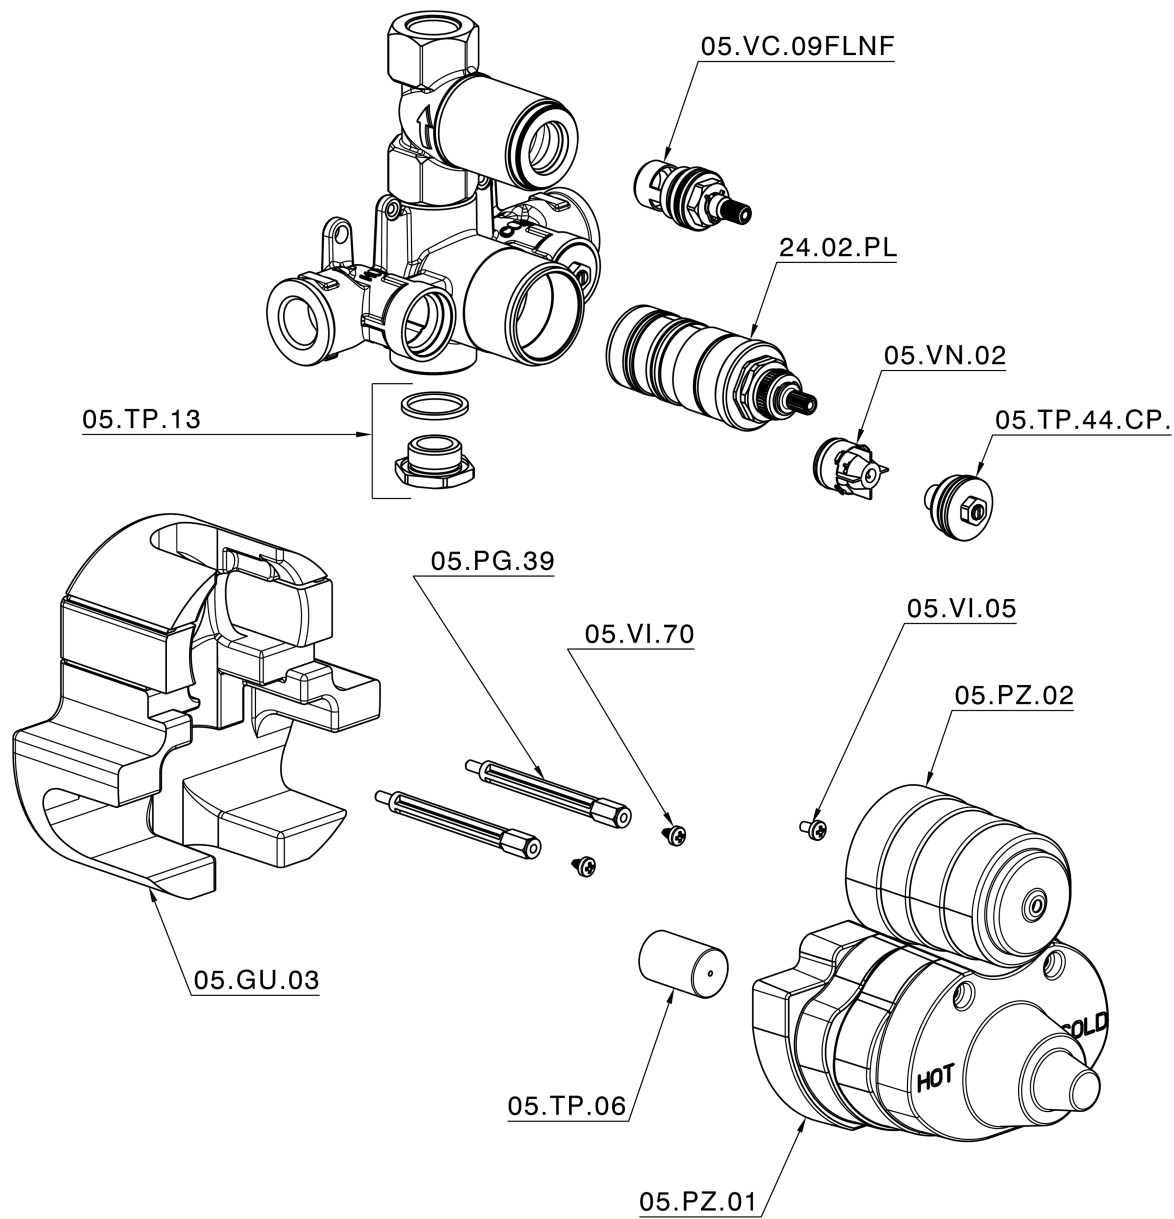

Exposed part for 1-outlet con.thermo.shower valve CROISSETTE_CS007280

CS007280

<https://en.huberitalia.com/exposed-part-for-1-outlet-con-thermo-shower-valve-croisette-cs007280>

1-outlet Concealed thermostatic shower valve CONCEALED_ZB007341

ZB007341

<https://en.huberitalia.com/1-outlet-concealed-thermostatic-shower-valve-concealed-zb007341>

1-outlet Concealed thermostatic shower valve CONCEALED_ZB007281

ZB007281

<https://en.huberitalia.com/1-outlet-concealed-thermostatic-shower-valve-concealed-zb007281>