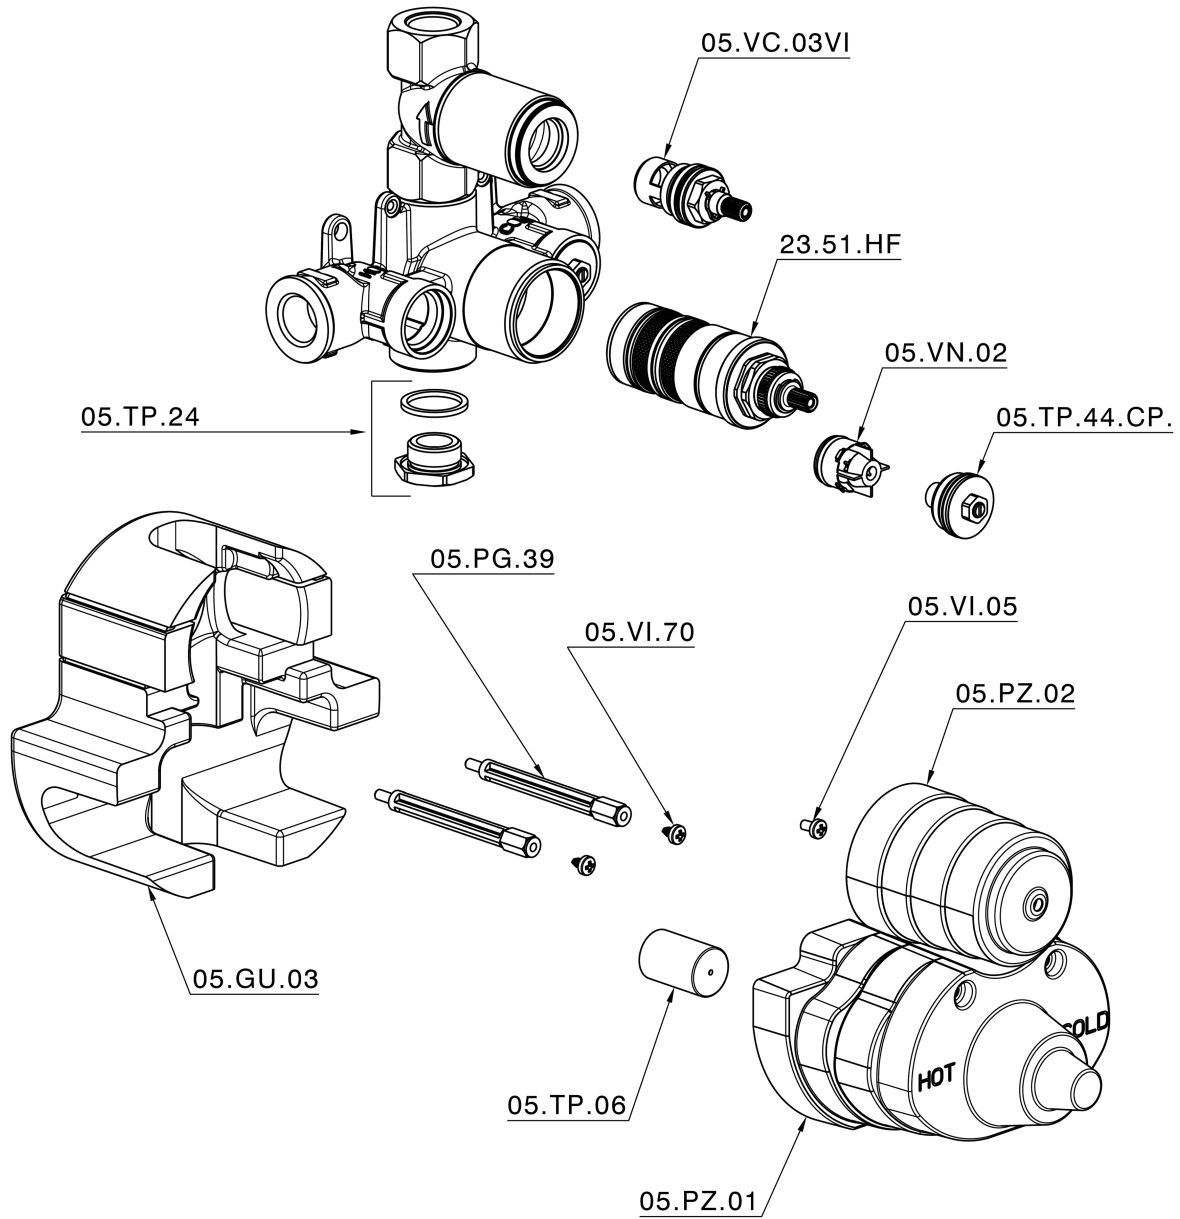

## Exposed part for 1-outlet con.thermo.shower valve CROISSETTE\_CS007280

CS007280

<https://en.huberitalia.com/exposed-part-for-1-outlet-con-thermo-shower-valve-croisette-cs007280>

## 1-outlet Concealed thermostatic shower valve CONCEALED\_ZB007341

ZB007341

<https://en.huberitalia.com/1-outlet-concealed-thermostatic-shower-valve-concealed-zb007341>

## 1-outlet Concealed thermostatic shower valve CONCEALED\_ZB007281

ZB007281

<https://en.huberitalia.com/1-outlet-concealed-thermostatic-shower-valve-concealed-zb007281>

2025-04-11