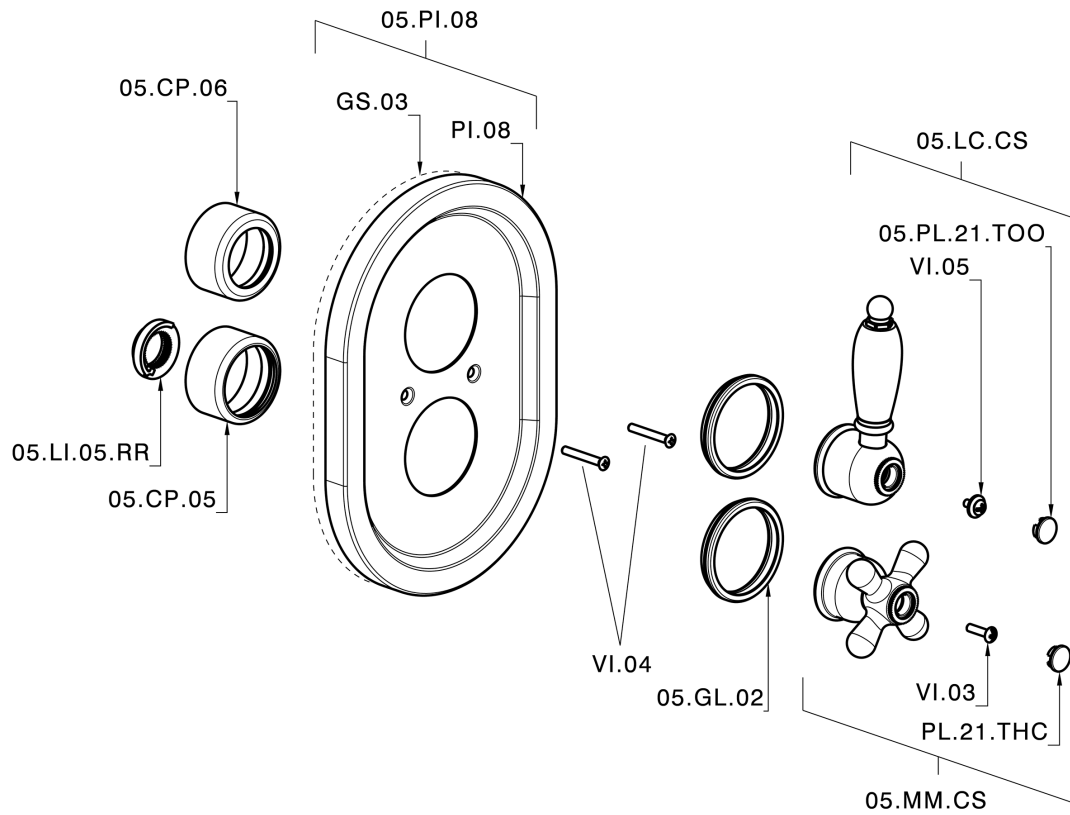

## Exposed part for 1-outlet con.thermo.shower valve CROISSETTE\_CS007280

CS007280

<https://en.huberitalia.com/exposed-part-for-1-outlet-con-thermo-shower-valve-croisette-cs007280>

## 1-outlet Concealed thermostatic shower valve CONCEALED\_ZB007341

ZB007341

<https://en.huberitalia.com/1-outlet-concealed-thermostatic-shower-valve-concealed-zb007341>

## 1-outlet Concealed thermostatic shower valve CONCEALED\_ZB007281

ZB007281

<https://en.huberitalia.com/1-outlet-concealed-thermostatic-shower-valve-concealed-zb007281>

2025-04-11