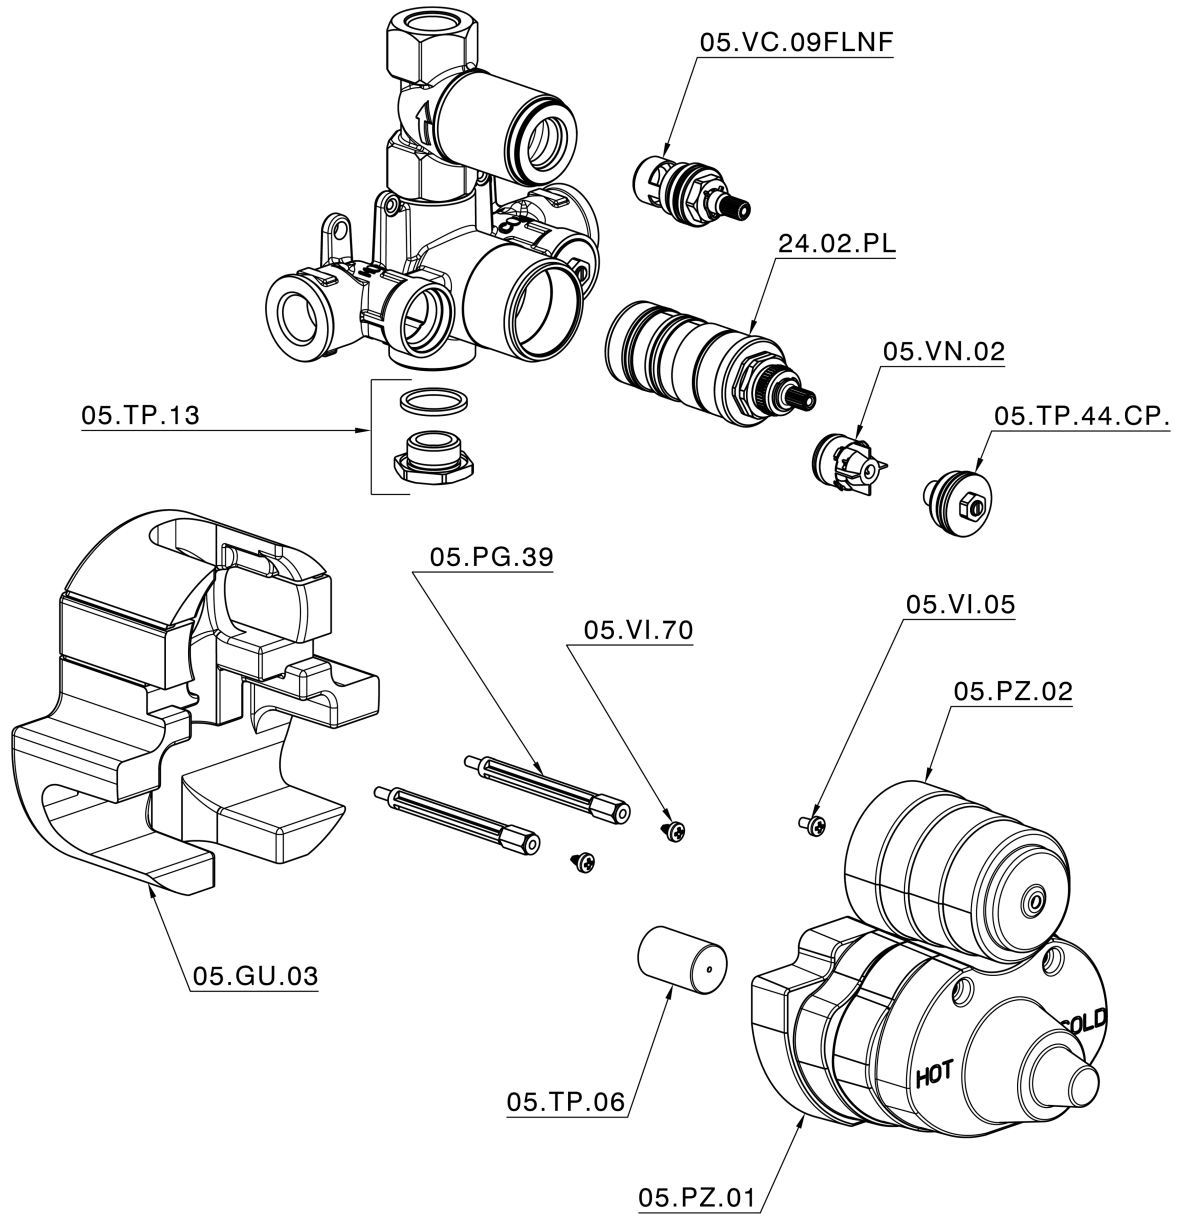

## Exposed part for 1-outlet con.thermo.shower valve CROISSETTE\_CS007280

CS007280

<https://en.huberitalia.com/exposed-part-for-1-outlet-con-thermo-shower-valve-croisette-cs007280>

## 1-outlet Concealed thermostatic shower valve CONCEALED\_ZB007341

ZB007341

<https://en.huberitalia.com/1-outlet-concealed-thermostatic-shower-valve-concealed-zb007341>

## 1-outlet Concealed thermostatic shower valve CONCEALED\_ZB007281

ZB007281

<https://en.huberitalia.com/1-outlet-concealed-thermostatic-shower-valve-concealed-zb007281>

2025-04-11