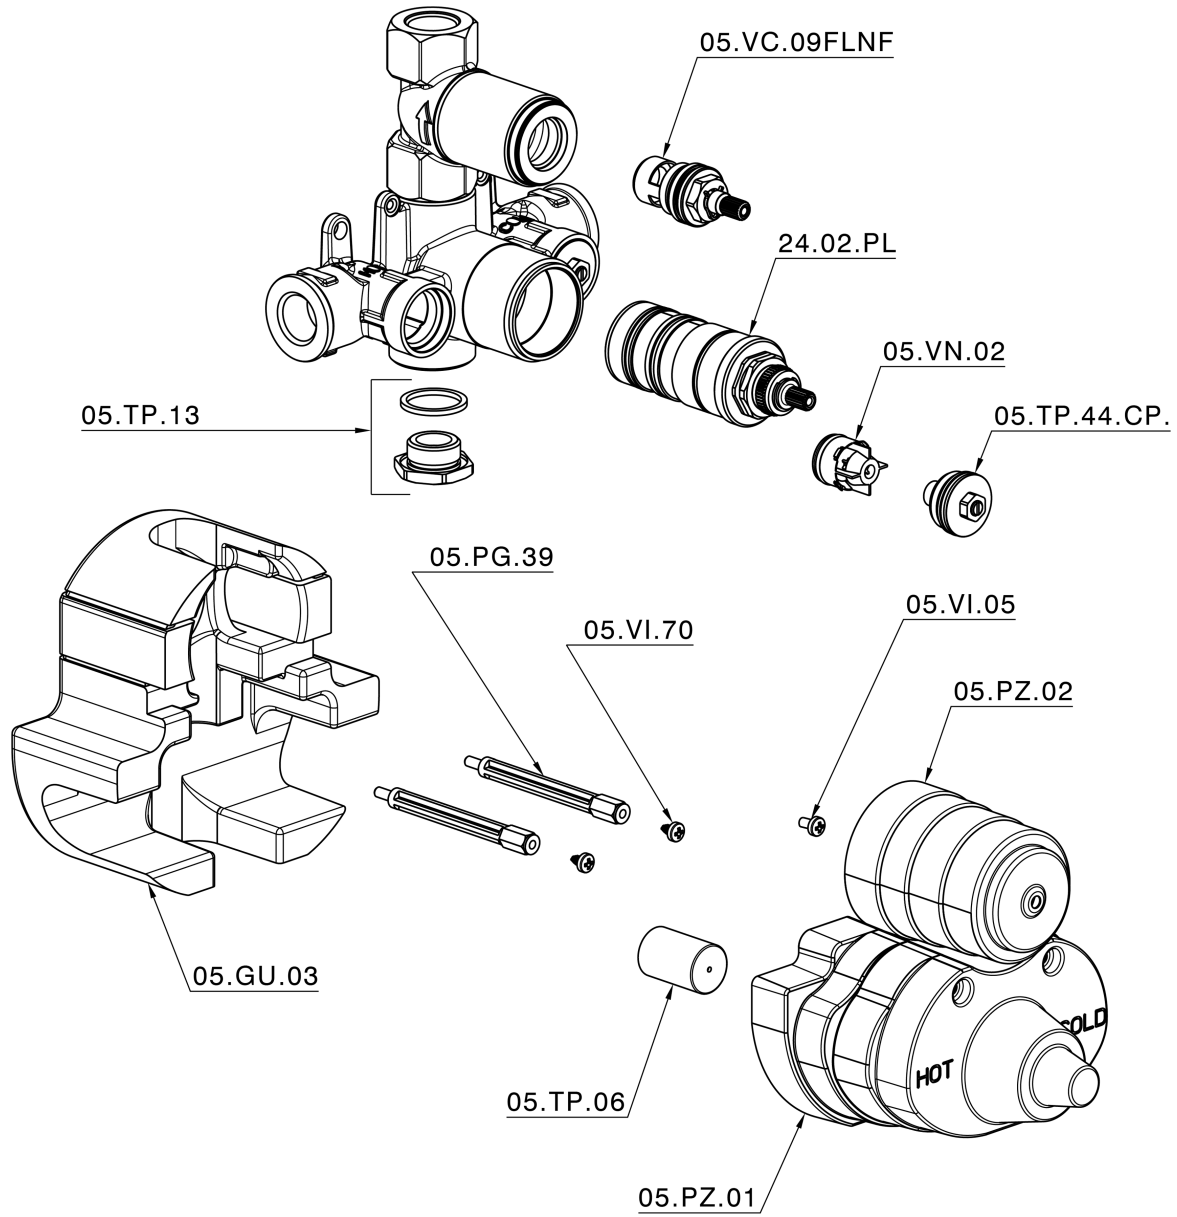

## Exposed part for 1-outlet con.thermo.shower valve CROISSETTE\_CS007280

CS007280

<https://en.huberitalia.com/exposed-part-for-1-outlet-con-thermo-shower-valve-croisette-cs007280>

## 1-outlet Concealed thermostatic shower valve CONCEALED\_ZB007341

ZB007341

<https://en.huberitalia.com/1-outlet-concealed-thermostatic-shower-valve-concealed-zb007341>

## 1-outlet Concealed thermostatic shower valve CONCEALED\_ZB007281

ZB007281

<https://en.huberitalia.com/1-outlet-concealed-thermostatic-shower-valve-concealed-zb007281>

2025-04-03