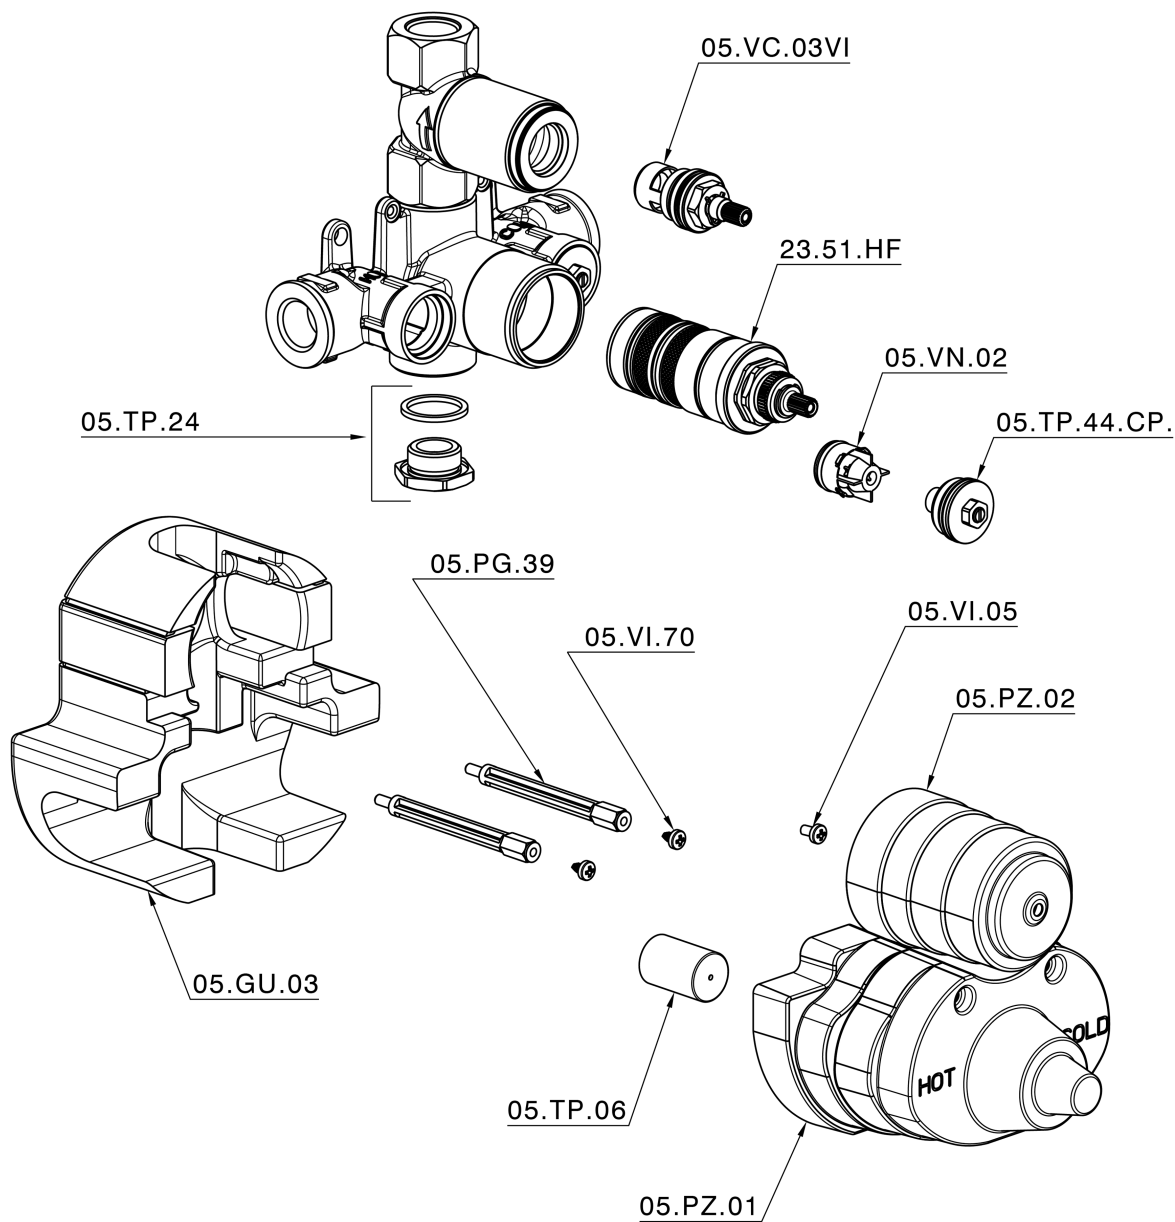

## Exposed part for 1-outlet con.thermo.shower valve CROISSETTE\_CS007280

CS007280

<https://en.huberitalia.com/exposed-part-for-1-outlet-con-thermo-shower-valve-croisette-cs007280>

## 1-outlet Concealed thermostatic shower valve CONCEALED\_ZB007341

ZB007341

<https://en.huberitalia.com/1-outlet-concealed-thermostatic-shower-valve-concealed-zb007341>

## 1-outlet Concealed thermostatic shower valve CONCEALED\_ZB007281

ZB007281

<https://en.huberitalia.com/1-outlet-concealed-thermostatic-shower-valve-concealed-zb007281>

2025-04-03