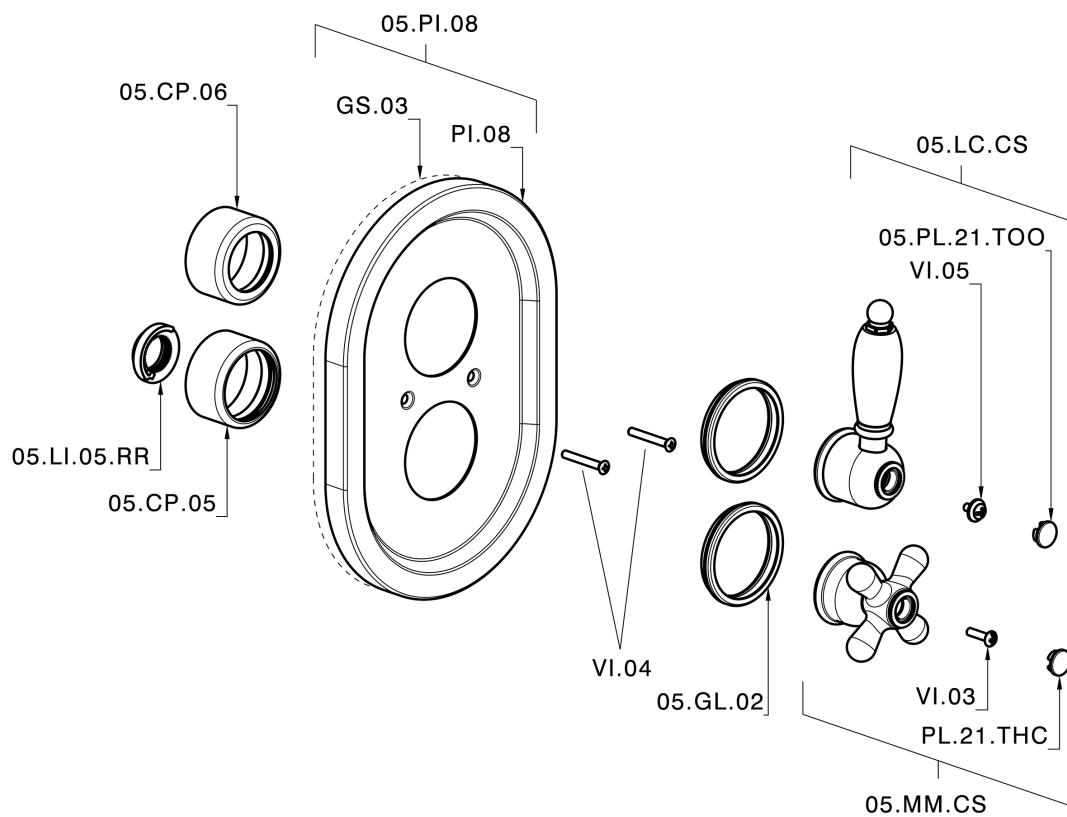

## Exposed part for 1-outlet con.thermo.shower valve CROISSETTE\_CS007280

CS007280

<https://en.huberitalia.com/exposed-part-for-1-outlet-con-thermo-shower-valve-croisette-cs007280>

## 1-outlet Concealed thermostatic shower valve CONCEALED\_ZB007341

ZB007341

<https://en.huberitalia.com/1-outlet-concealed-thermostatic-shower-valve-concealed-zb007341>

## 1-outlet Concealed thermostatic shower valve CONCEALED\_ZB007281

ZB007281

<https://en.huberitalia.com/1-outlet-concealed-thermostatic-shower-valve-concealed-zb007281>

2025-04-03