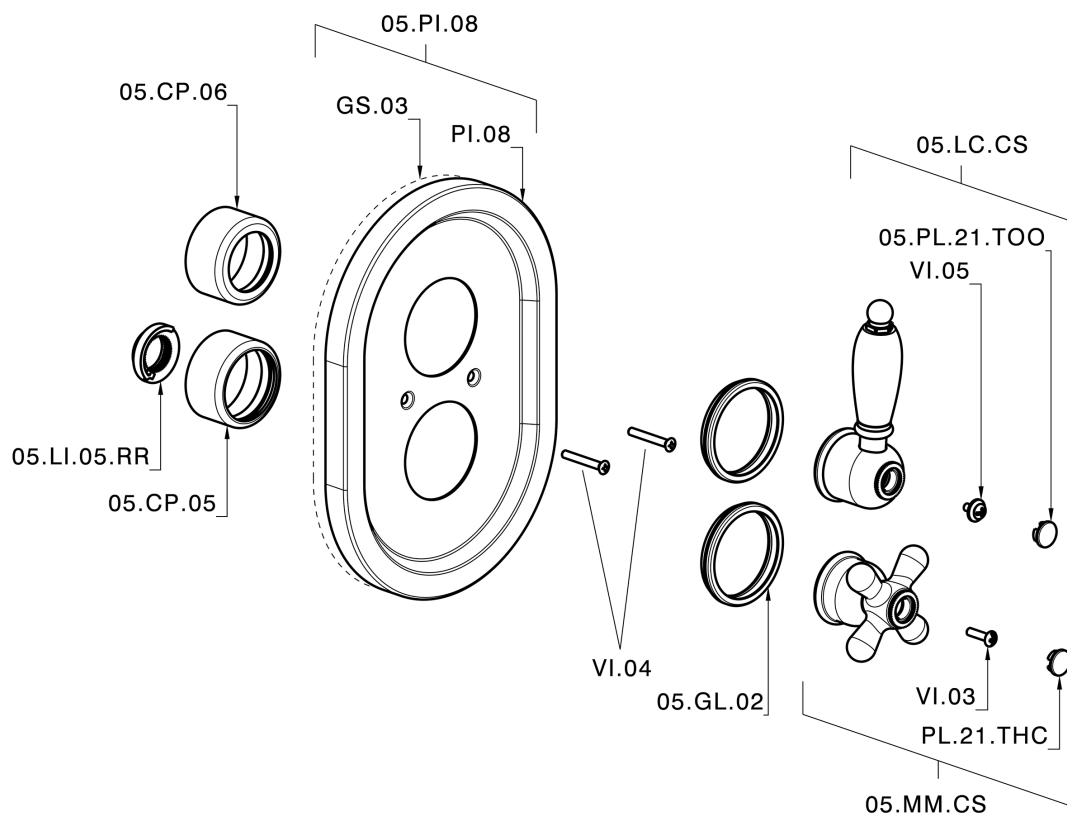

Exposed part for 1-outlet con.thermo.shower valve CROISSETTE_CS007280

CS007280

<https://en.huberitalia.com/exposed-part-for-1-outlet-con-thermo-shower-valve-croisette-cs007280>

1-outlet Concealed thermostatic shower valve CONCEALED_ZB007281

ZB007281

<https://en.huberitalia.com/1-outlet-concealed-thermostatic-shower-valve-concealed-zb007281>

2025-04-11