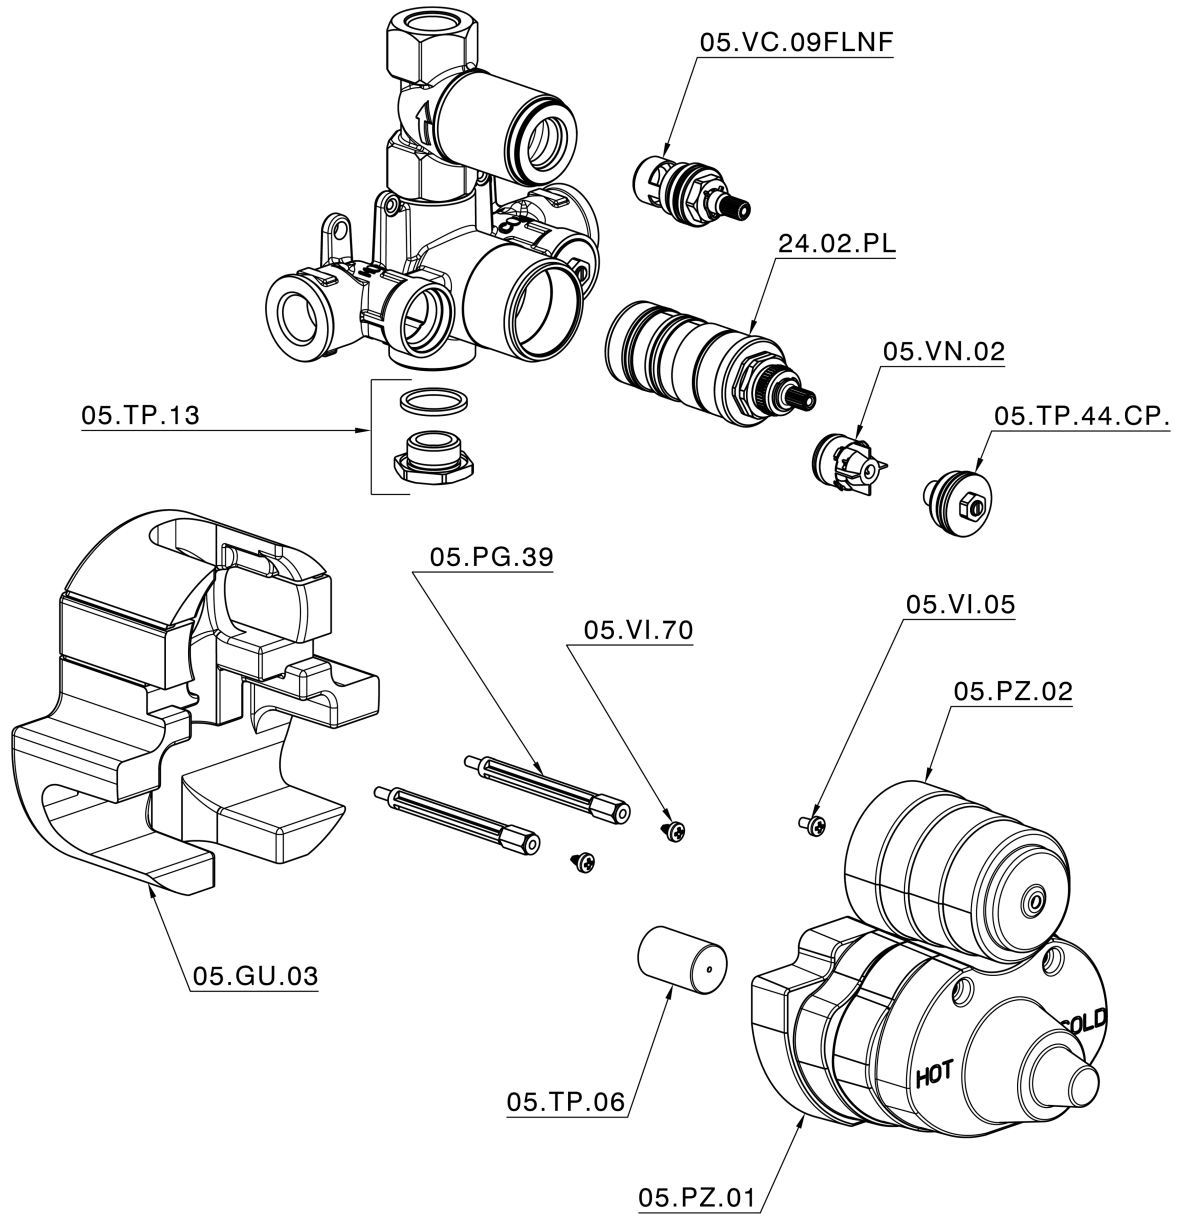

Exposed part for 1-outlet con.thermo.shower valve CROISSETTE_CS007280

CS007280

<https://en.huberitalia.com/exposed-part-for-1-outlet-con-thermo-shower-valve-croisette-cs007280>

1-outlet Concealed thermostatic shower valve CONCEALED_ZB007281

ZB007281

<https://en.huberitalia.com/1-outlet-concealed-thermostatic-shower-valve-concealed-zb007281>

2025-04-11