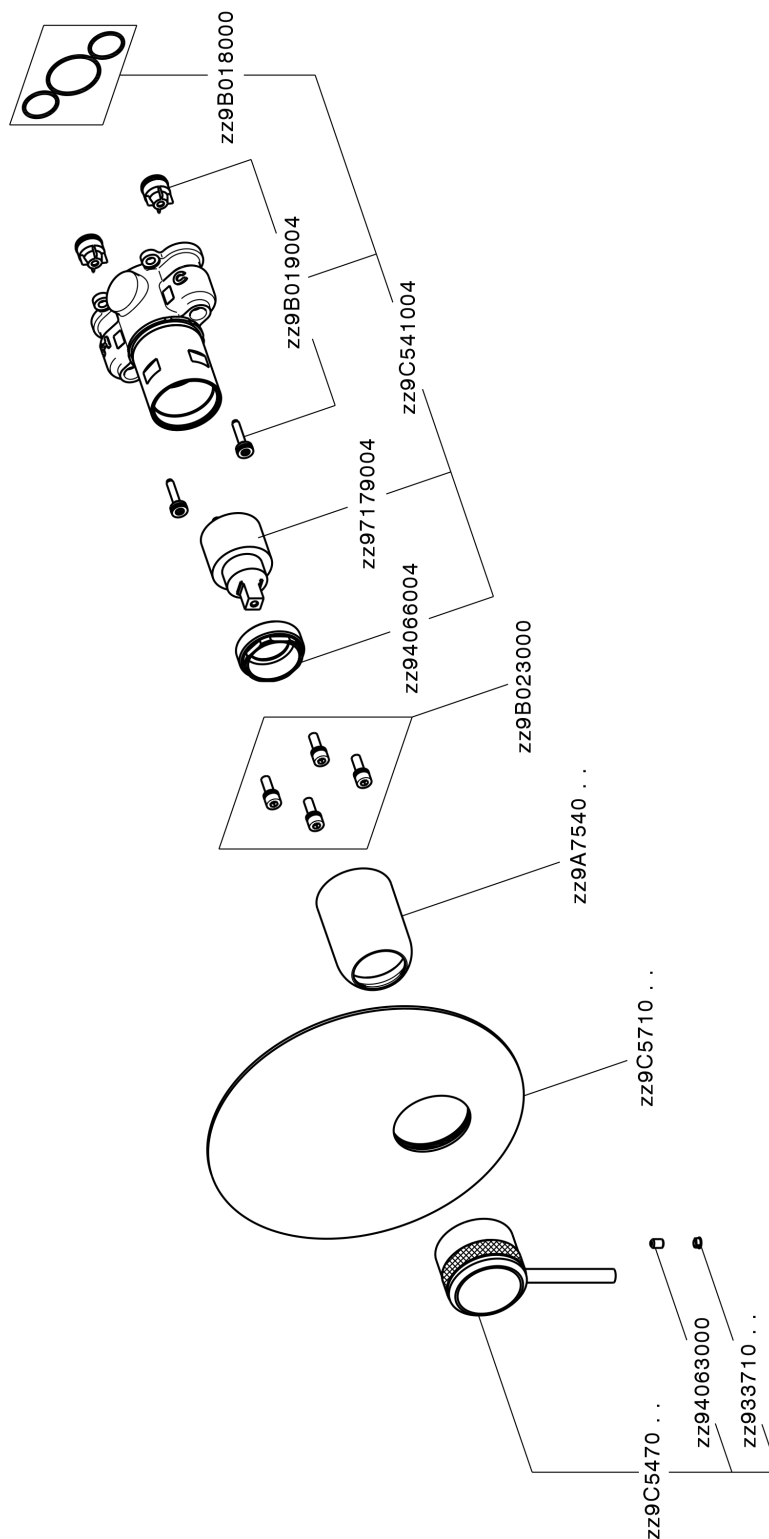

Exposed part for Single Lever One Box Valve CHRONOS_CR0BM010

MODEL **CR0BM010**

Exposed part for Single Lever One Box Valve, 1 Outlet, Minimum depth of installation: 67 mm, without concealed part, for items ZB00B030-ZB00B031

AVAILABLE FINISHINGS

-  **21** 21 Chrome
-  **2F** 2F Brushed Nickel
-  **2Q** 2Q Black Titanium

CHARACTERISTICS

Cartridge Spare Parts **ZZ97179000**

35 mm Cartridge

Installation **Concealed**

Required concealed parts **ZB00B031**

ZB00B030

Exposed part for Single Lever One Box Valve CHRONOS_CR0BM010

CR0BM010

<https://en.huberitalia.com/exposed-part-for-single-lever-one-box-valve-chronos-cr0bm010>

One Box Universal Concealed Part ONE BOX_ZB00B031

MODEL **ZB00B031**

One Box Universal Concealed Part, for 1 or 2 or 3 outlet thermostatic or single lever, without trim kit, with noise reducers, with sealing gasket

AVAILABLE FINISHINGS

04 04 Without finishing