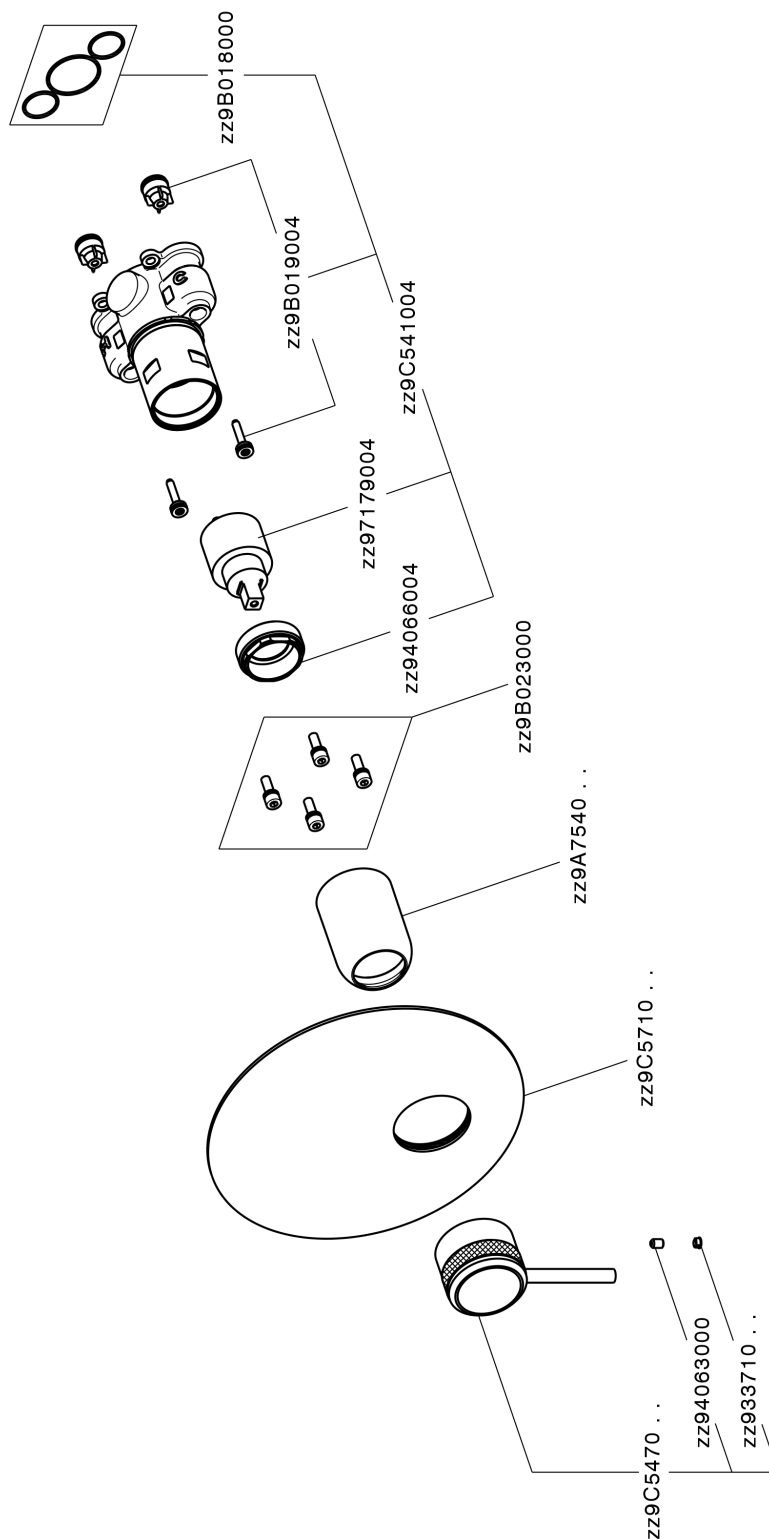

Exposed part for Single Lever One Box Valve CHRONOS_CR0BM010

CR0BM010

<https://en.huberitalia.com/exposed-part-for-single-lever-one-box-valve-chronos-cr0bm010>

One Box Universal Concealed Part ONE BOX_ZB00B031

ZB00B031

<https://en.huberitalia.com/one-box-universal-concealed-part-one-box-zb00b031>

One Box Universal Concealed Part ONE BOX_ZB00B030

ZB00B030

<https://en.huberitalia.com/one-box-universal-concealed-part-one-box-zb00b030>