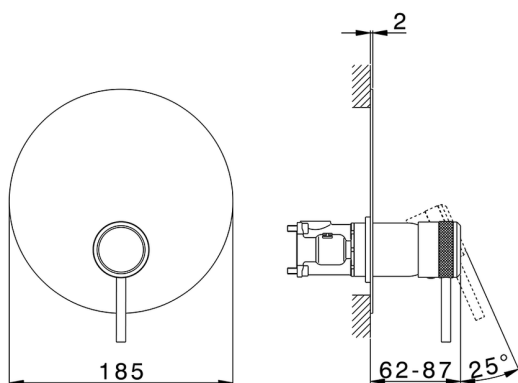

Exposed part for Single Lever One Box Valve CHRONOS_CR0BM010

MODEL **CR0BM010**

Exposed part for Single Lever One Box Valve, 1 Outlet, Minimum depth of installation: 67 mm, without concealed part, for items ZB00B030-ZB00B031

AVAILABLE FINISHINGS

-  **21** 21 Chrome
-  **2F** 2F Brushed Nickel
-  **2Q** 2Q Black Titanium

CHARACTERISTICS

Cartridge Spare Parts **ZZ97179000**

35 mm Cartridge

Installation **Concealed**

Required concealed parts **ZB00B031**

ZB00B030

Exposed part for Single Lever One Box Valve CHRONOS_CR0BM010

CR0BM010

<https://en.huberitalia.com/exposed-part-for-single-lever-one-box-valve-chronos-cr0bm010>

One Box Universal Concealed Part ONE BOX_ZB00B031