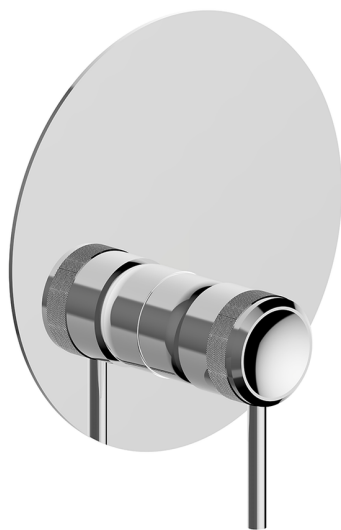

Exposed part for Single Lever One Box Valve CHRONOS_CR0BM010

MODEL **CR0BM010**

Exposed part for Single Lever One Box Valve, 1 Outlet, Minimum depth of installation: 67 mm, without concealed part, for items ZB00B030-ZB00B031

AVAILABLE FINISHINGS

-  **21** 21 Chrome
-  **2F** 2F Brushed Nickel
-  **2Q** 2Q Black Titanium

CHARACTERISTICS

Cartridge Spare Parts **ZZ97179000**

35 mm Cartridge

Installation **Concealed**

Required concealed parts **ZB00B031**

ZB00B030

Exposed part for Single Lever One Box Valve CHRONOS_CR0BM010

CR0BM010

<https://en.huberitalia.com/exposed-part-for-single-lever-one-box-valve-chronos-cr0bm010>

One Box Universal Concealed Part ONE BOX_ZB00B031

MODEL **ZB00B031**

One Box Universal Concealed Part, for 1 or 2 or 3 outlet thermostatic or single lever, without trim kit, with noise reducers, with sealing gasket

AVAILABLE FINISHINGS

CHARACTERISTICS

Concealed **1**
Installation **Concealed**