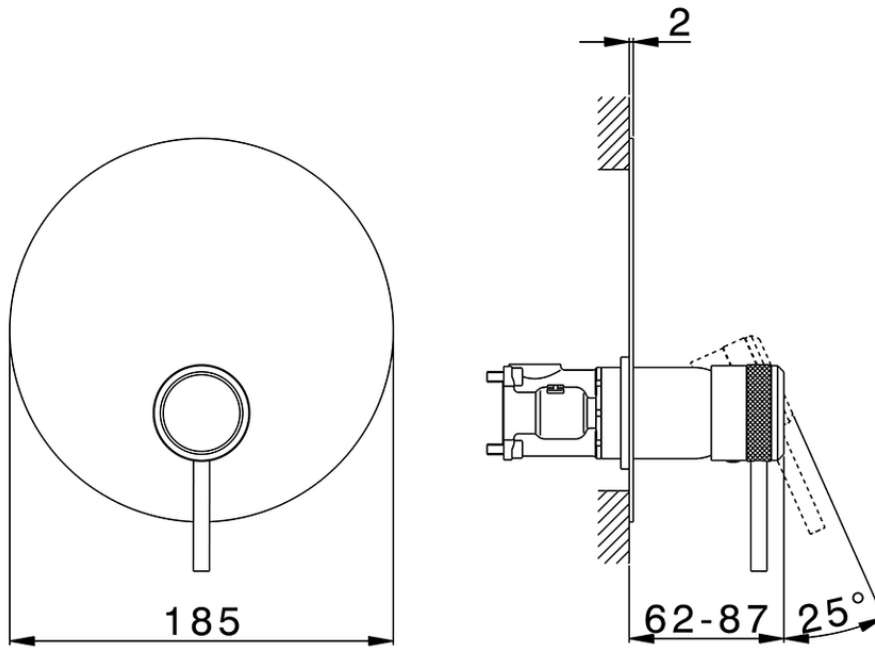

## Exposed part for Single Lever One Box Valve CHRONOS\_CR0BM010

CR0BM010

<https://en.huberitalia.com/exposed-part-for-single-lever-one-box-valve-chronos-cr0bm010>

ZB00B031

<https://en.huberitalia.com/one-box-universal-concealed-part-one-box-zb00b031>