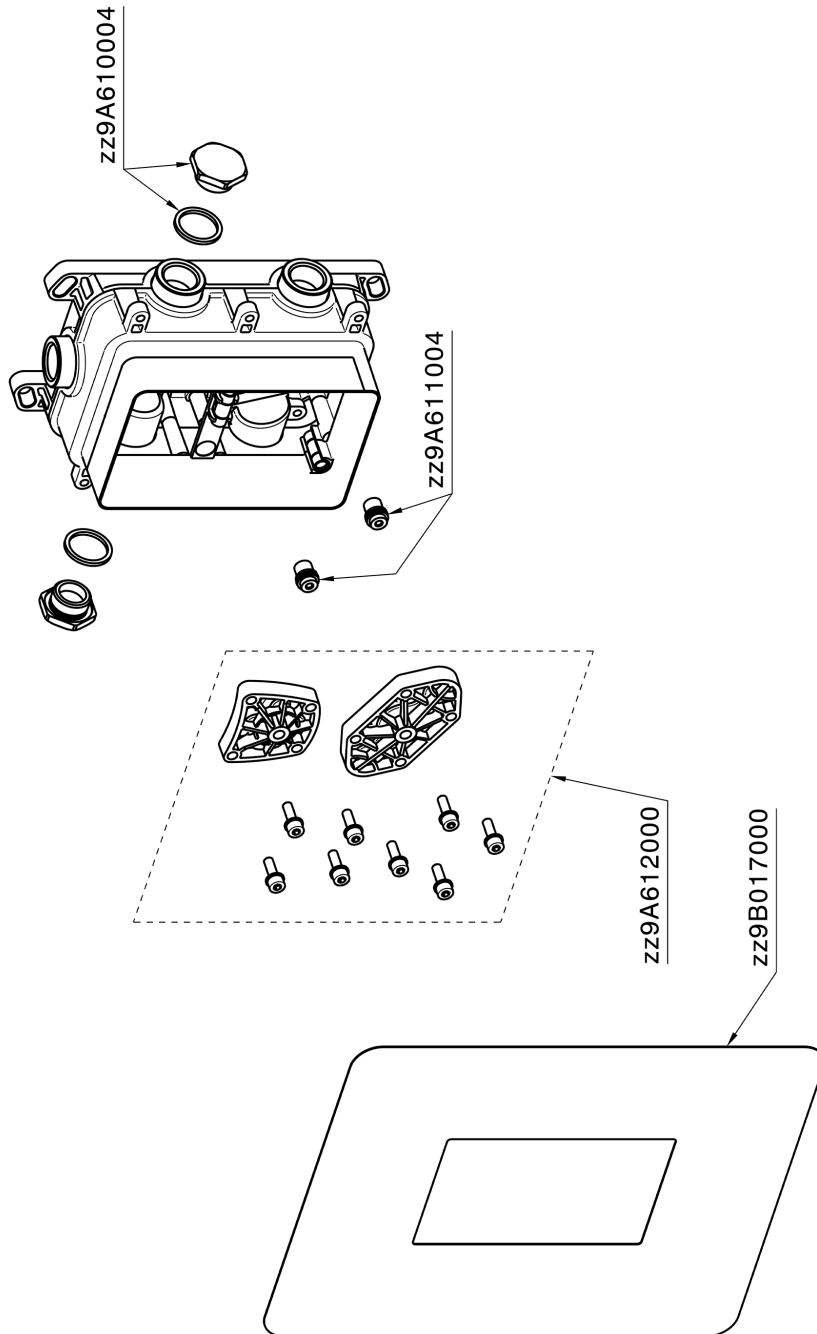

One Box Universal Concealed Part ONE BOX_ZB00B030

ZB00B030

<https://en.huberitalia.com/one-box-universal-concealed-part-one-box-zb00b030>

2024-11-21