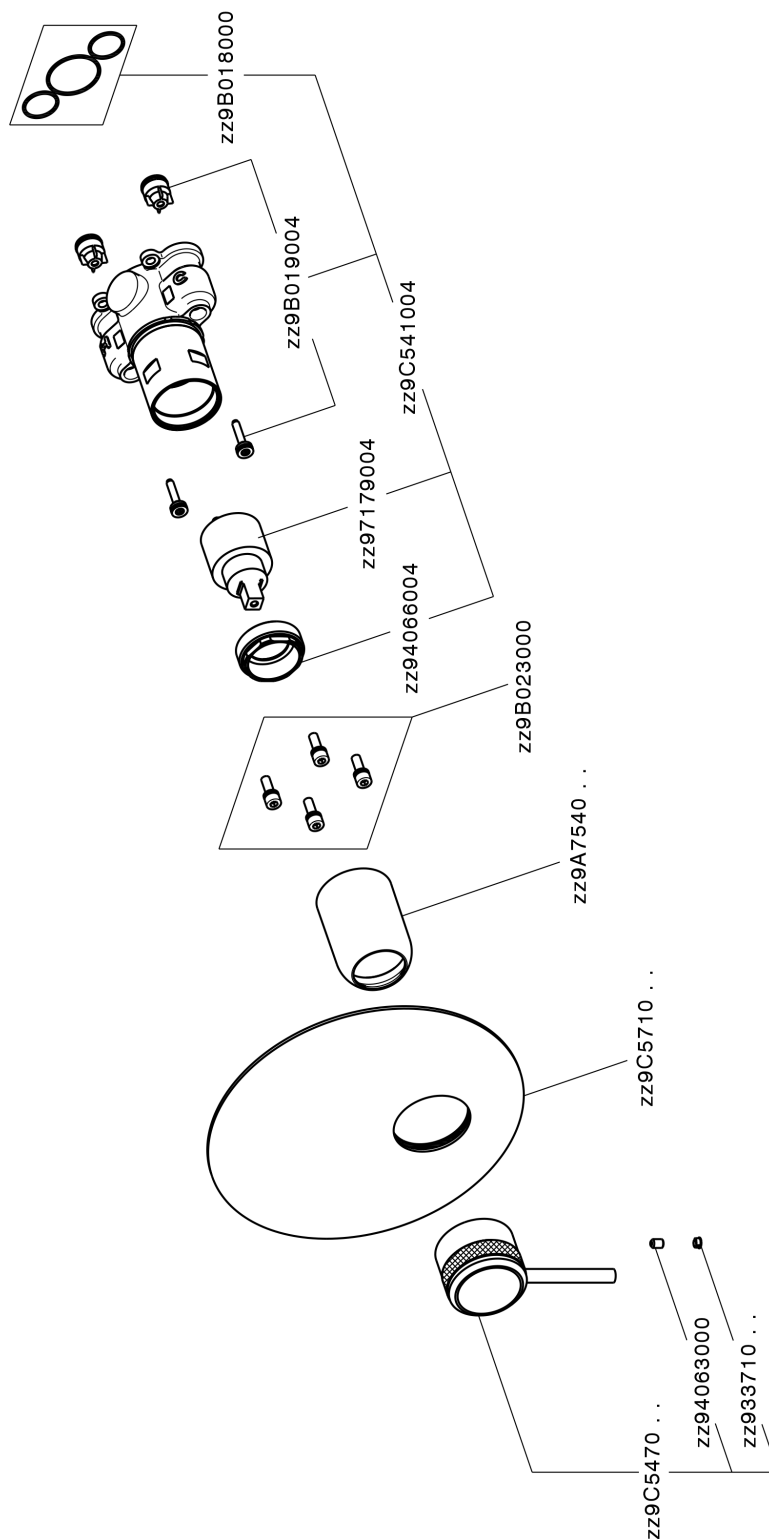

## Exposed part for Single Lever One Box Valve CHRONOS\_CR0BM010

MODEL **CR0BM010**

Exposed part for Single Lever One Box Valve, 1 Outlet, Minimum depth of installation: 67 mm, without concealed part, for items ZB00B030-ZB00B031

### CHARACTERISTICS

Cartridge Spare Parts **ZZ97179000**  
**35 mm Cartridge**  
 Installation **Concealed**  
 Required concealed parts **ZB00B031**  
**ZB00B030**

## Exposed part for Single Lever One Box Valve CHRONOS\_CR0BM010

CR0BM010

<https://en.huberitalia.com/exposed-part-for-single-lever-one-box-valve-chronos-cr0bm010>