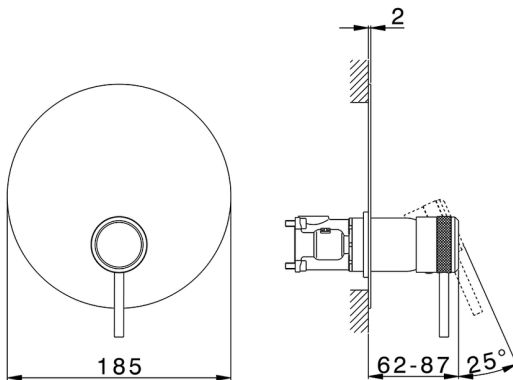

## Exposed part for Single Lever One Box Valve CHRONOS\_CR0BM010

MODEL **CR0BM010**

Exposed part for Single Lever One Box Valve, 1 Outlet, Minimum depth of installation: 67 mm, without concealed part, for items ZB00B030-ZB00B031

### CHARACTERISTICS

Cartridge Spare Parts **ZZ97179000**  
**35 mm Cartridge**  
 Installation **Concealed**  
 Required concealed parts **ZB00B031**  
**ZB00B030**