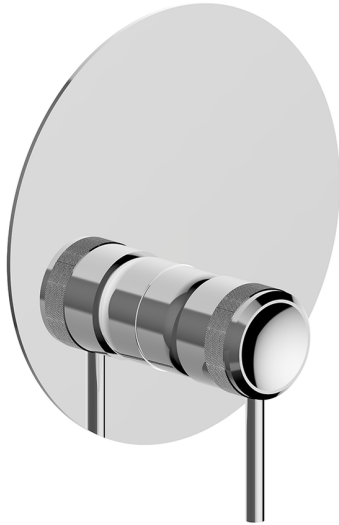

## Exposed part for Single Lever One Box Valve CHRONOS\_CR0BM010

MODEL **CR0BM010**

Exposed part for Single Lever One Box Valve, 1 Outlet, Minimum depth of installation: 67 mm, without concealed part, for items ZB00B030-ZB00B031

### CHARACTERISTICS

Cartridge Spare Parts **ZZ97179000**  
**35 mm Cartridge**  
 Installation **Concealed**  
 Required concealed parts **ZB00B031**  
**ZB00B030**

## Exposed part for Single Lever One Box Valve CHRONOS\_CR0BM010

CR0BM010

<https://en.huberitalia.com/exposed-part-for-single-lever-one-box-valve-chronos-cr0bm010>

## One Box Universal Concealed Part ONE BOX\_ZB00B031

MODEL **ZB00B031**

One Box Universal Concealed Part, for 1 or 2 or 3 outlet thermostatic or single lever, without trim kit, with noise reducers, with sealing gasket