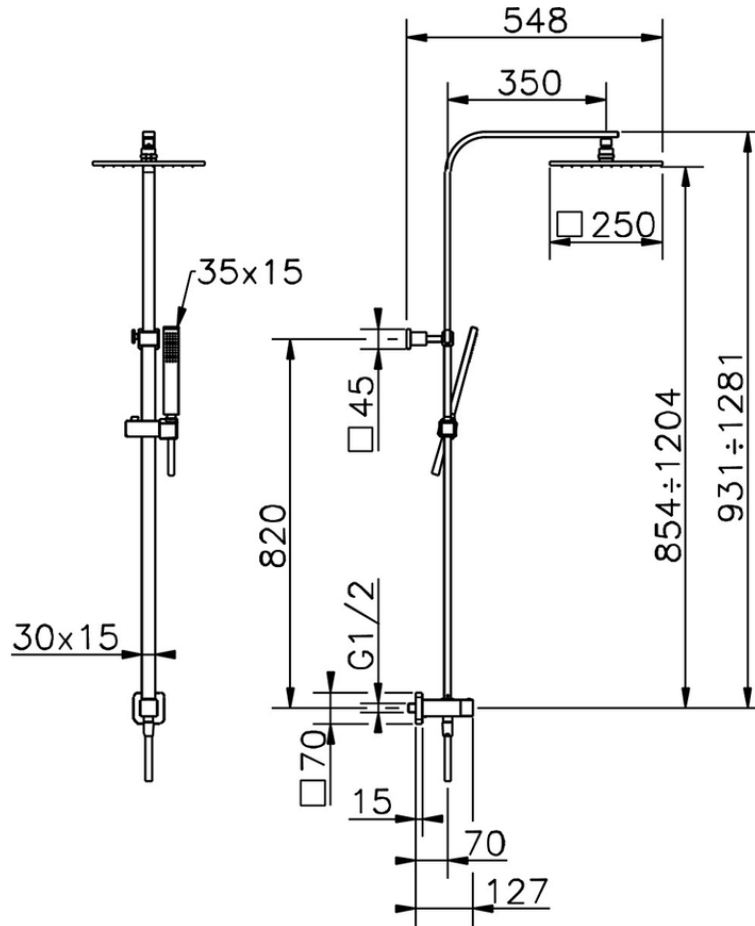

CombiShower with Diverter COLUMNS_SSV86020

SSV86020

<https://en.huberitalia.com/combishower-with-diverter-columns-ssv86020>

2025-01-02