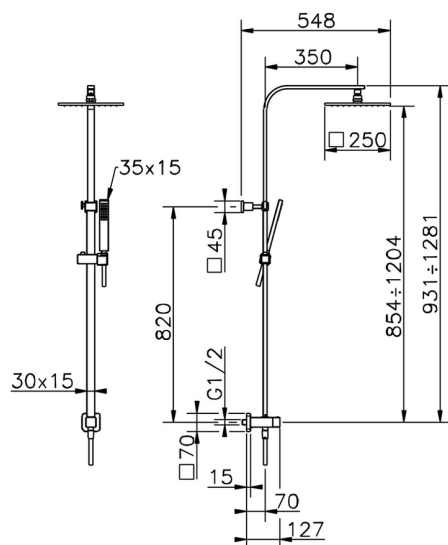

CombiShower with Diverter COLUMNS_SSV86020

MODEL **SSV86020**

CombiShower with Diverter, 2-outlet diverter with concealed wall elbow, adjustable riser column, sliding handshower holder, 35x15 mm Brass minimalistic one spray handshower, 250x250 BRASS Square headshower 8 mm thick, 150 cm smooth SILVERFLEX Flexible Hose

AVAILABLE FINISHINGS

CHARACTERISTICS

2025-01-02