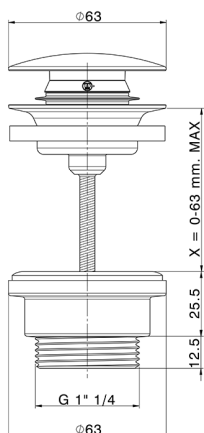

1"1/4 click clack drain for basin mixer LYNOX_ZB001800

MODEL **ZB001800**

1"1/4 click clack drain for basin mixer, for overflow bath drain system, for bath drain system without overflow, for thickness Max from 0-63 mm, Inox AISI 304

AVAILABLE FINISHINGS

D1 D1 Brushed Inox

CHARACTERISTICS

2024-11-15