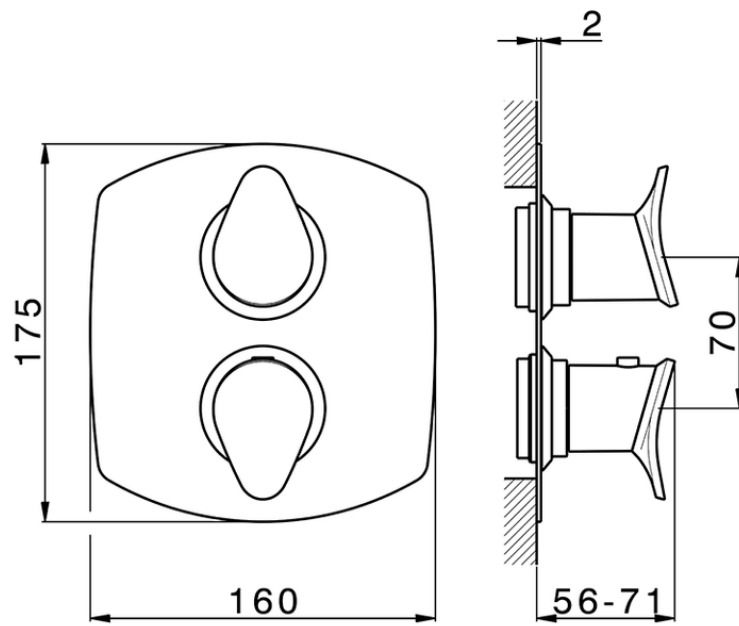

## Exposed part for con.thermo.shower valve, 3-outlet THERMO\_HC018200

HC018200

<https://en.huberitalia.com/exposed-part-for-con-thermo-shower-valve-3-outlet-thermo-hc018200>

Piastra/Plate/Plaque/Platte/Placa

2-3mm: XX 25-40 YY 76-91

10 mm: XX 16-31 YY 65-80

ZB018200

<https://en.huberitalia.com/3-outlet-concealed-thermostatic-shower-valve-concealed-zb018200>

2026-05-25