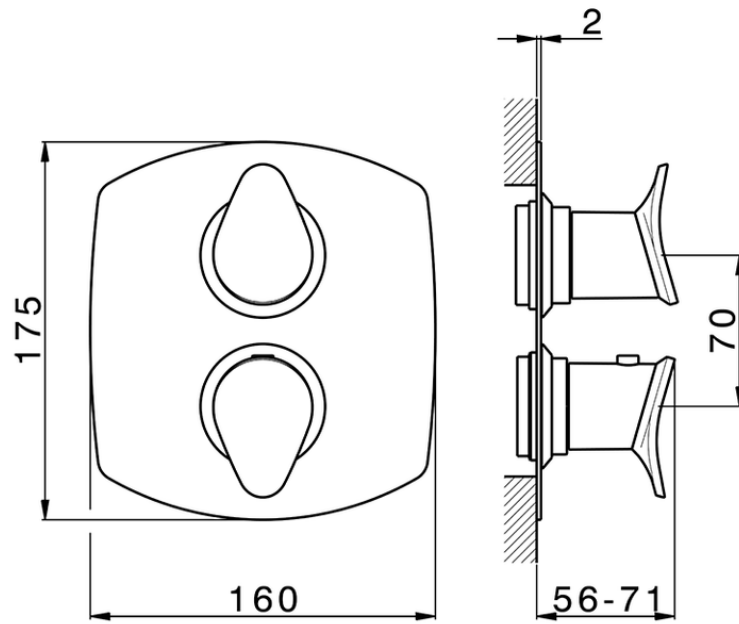

Exposed part for con.thermo.shower valve, 3-outlet THERMO_HC018200

HC018200

<https://en.huberitalia.com/exposed-part-for-con-thermo-shower-valve-3-outlet-thermo-hc018200>

Piastra/Plate/Plaque/Platte/Placa

2-3mm: XX 25-40 YY 76-91

10 mm: XX 16-31 YY 65-80

ZB018200

<https://en.huberitalia.com/3-outlet-concealed-thermostatic-shower-valve-concealed-zb018200>

2026-06-10