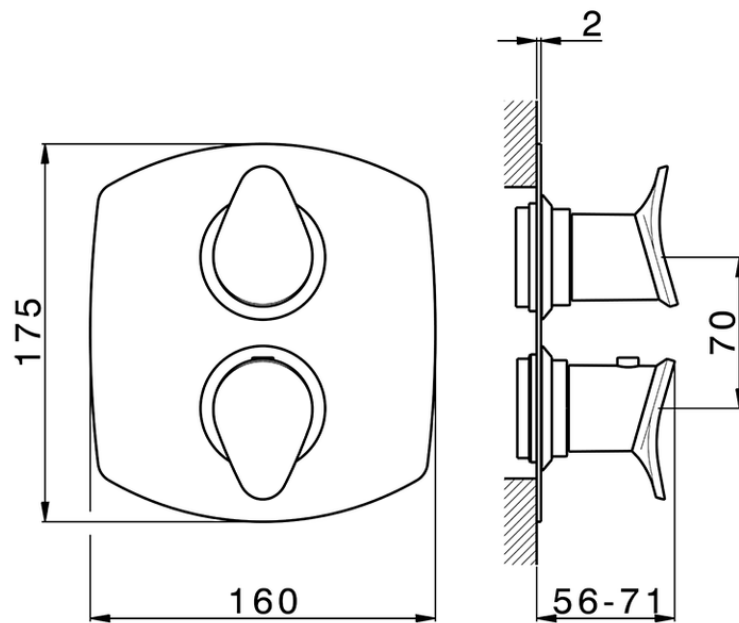

Exposed part for con.thermo.shower valve, 3-outlet THERMO_HC018200

HC018200

<https://en.huberitalia.com/exposed-part-for-con-thermo-shower-valve-3-outlet-thermo-hc018200>

Piastra/Plate/Plaque/Platte/Placa

2-3mm: XX 25-40 YY 76-91

10 mm: XX 16-31 YY 65-80

ZB018200

<https://en.huberitalia.com/3-outlet-concealed-thermostatic-shower-valve-concealed-zb018200>

2026-04-29