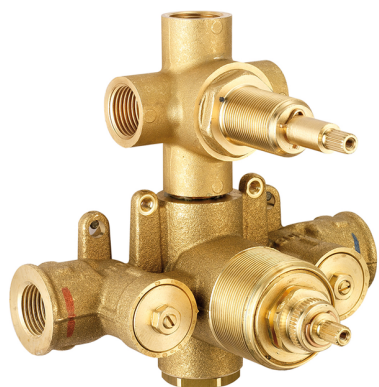

Exposed part for con.thermo.shower valve, 3-outlet THERMO_HC018200

MODEL **HC018200**

Exposed part for 3-outlet thermostatic mixer, with 3 outlet diverter, without concealed part, for item ZB018200

AVAILABLE FINISHINGS

-  **21** 21 Chrome
-  **2P** 2P Rose Gold
-  **2Q** 2Q Black Titanium
-  **40** 40 Matt Black
-  **4Q** 4Q Matt White
-  **6T** 6T Chrome/Matt Black

CHARACTERISTICS

Installation **Concealed**
 Required concealed parts **ZB018200**

Thermostatic

The Huber thermostatic is your personal water manager, helping you to handle, control and save water and energy.

3-outlet Concealed thermostatic shower valve CONCEALED_ZB018200

MODEL **ZB018200**

3-Outlet Concealed thermostatic mixer, with 3-outlet diverter, without trim kit

AVAILABLE FINISHINGS

04 04 Without finishing

CHARACTERISTICS

Installation **Concealed**

Cartridge Spare Parts **24.04A.PP**

8x20 Plus P Thermostatic Valve