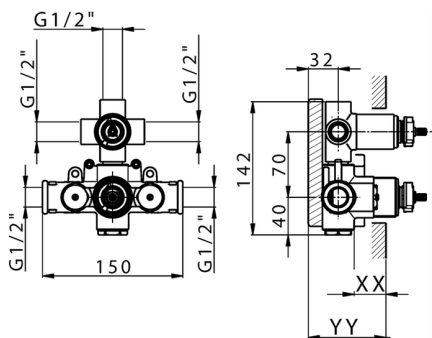

3-Outlet Concealed thermostatic mixer, with 3-outlet diverter, without trim kit

AVAILABLE FINISHINGS

04 04 Without finishing

CHARACTERISTICS

Installation **Concealed**

Cartridge Spare Parts **24.04A.PP**

8x20 Plus P Thermostatic Valve

Concealed **1**

Piastra/Plate/Plaque/Platte/Placa

2-3mm: XX 25-40 YY 76-91

10 mm: XX 16-31 YY 65-80

DeviaStop

The Huber Devia Stop technology allows to adjust the water flow and to direct it to the selected output point (overhead soaker, hand shower, etc).