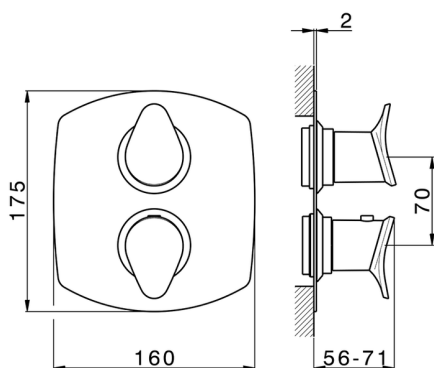

Exposed part for con.thermo.shower valve, 3-outlet THERMO_HC018200

MODEL **HC018200**

Exposed part for 3-outlet thermostatic mixer, with 3 outlet diverter, without concealed part, for item ZB018200

AVAILABLE FINISHINGS

-  **21** 21 Chrome
-  **2P** 2P Rose Gold
-  **2Q** 2Q Black Titanium
-  **40** 40 Matt Black
-  **4Q** 4Q Matt White
-  **6T** 6T Chrome/Matt Black

CHARACTERISTICS

Installation **Concealed**
 Required concealed parts **ZB018200**

Piastra/Plate/Plaque/Platte/Placa
 2-3mm: XX 25-40 YY 76-91
 10 mm: XX 16-31 YY 65-80

DeviaStop

The Huber Devia Stop technology allows to adjust the water flow and to direct it to the selected output point (overhead soaker, hand shower, etc).