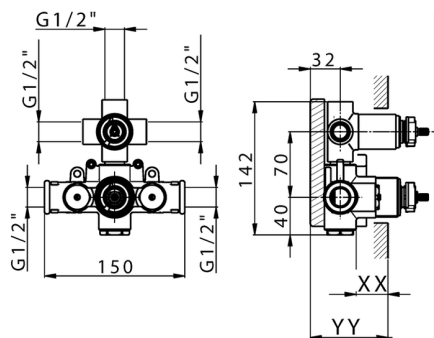

3-Outlet Concealed thermostatic mixer, with 3-outlet diverter, without trim kit

AVAILABLE FINISHINGS

CHARACTERISTICS

Installation	Concealed
Cartridge Spare Parts	24.04A.PP
8x20 Plus P Thermostatic Valve	
Concealed	1

Piastra/Plate/Plaque/Platte/Placa
 2-3mm: XX 25-40 YY 76-91
 10 mm: XX 16-31 YY 65-80

DeviaStop

The Huber Devia Stop technology allows to adjust the water flow and to direct it to the selected output point (overhead soaker, hand shower, etc).