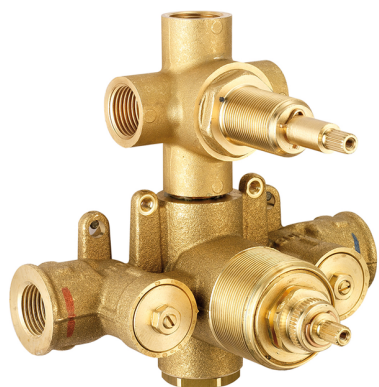

Exposed part for con.thermo.shower valve, 3-outlet THERMO_HC018200

MODEL **HC018200**

Exposed part for 3-outlet thermostatic mixer, with 3 outlet diverter, without concealed part, for item ZB018200

AVAILABLE FINISHINGS

-  **21** 21 Chrome
-  **2P** 2P Rose Gold
-  **2Q** 2Q Black Titanium
-  **40** 40 Matt Black
-  **4Q** 4Q Matt White
-  **6T** 6T Chrome/Matt Black

CHARACTERISTICS

Installation **Concealed**
 Required concealed parts **ZB018200**

Thermostatic

The Huber thermostatic is your personal water manager, helping you to handle, control and save water and energy.

3-outlet Concealed thermostatic shower valve CONCEALED_ZB018200

MODEL **ZB018200**

3-Outlet Concealed thermostatic mixer, with 3-outlet diverter, without trim kit

AVAILABLE FINISHINGS

CHARACTERISTICS

Installation	Concealed
Cartridge Spare Parts	24.04A.PP
8x20 Plus P Thermostatic Valve	
Concealed	1