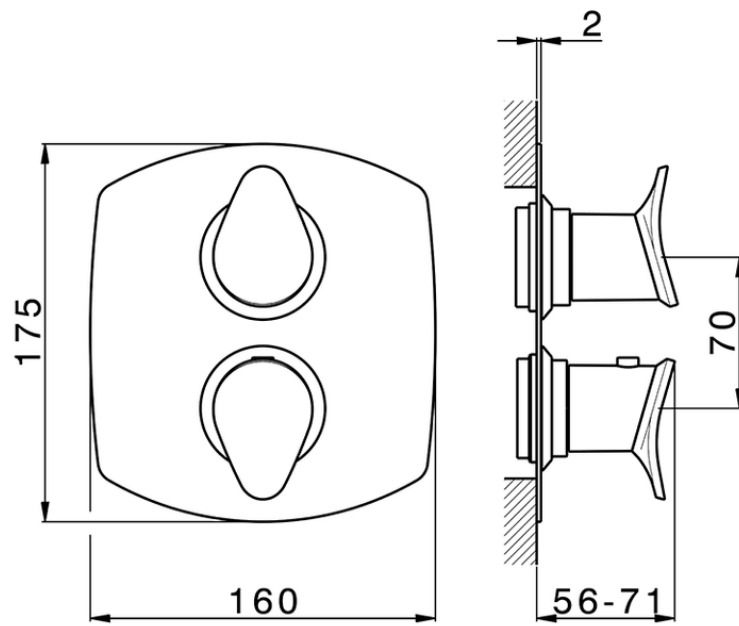

Exposed part for con.thermo.shower valve, 3-outlet THERMO_HC018200

HC018200

<https://en.huberitalia.com/exposed-part-for-con-thermo-shower-valve-3-outlet-thermo-hc018200>

Piastra/Plate/Plaque/Platte/Placa

2-3mm: XX 25-40 YY 76-91

10 mm: XX 16-31 YY 65-80

ZB018200

<https://en.huberitalia.com/3-outlet-concealed-thermostatic-shower-valve-concealed-zb018200>

2026-04-08