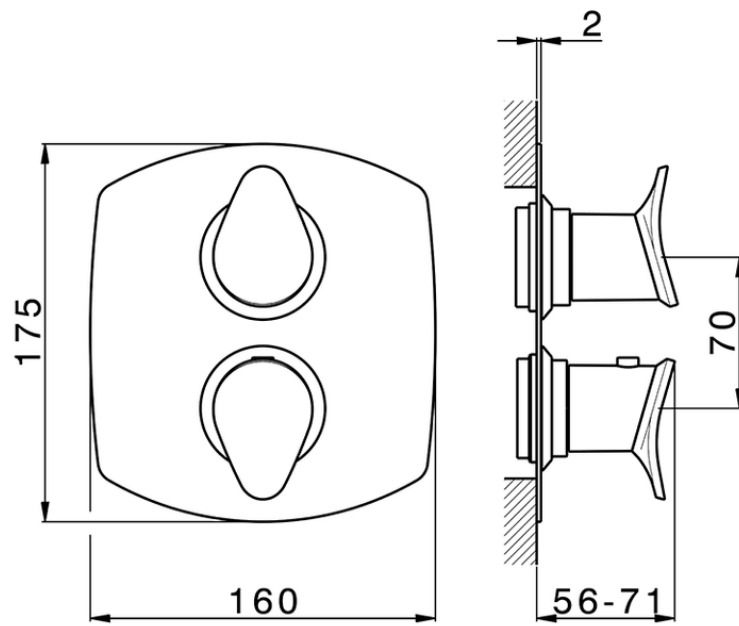

Exposed part for con.thermo.shower valve, 3-outlet THERMO_HC018200

HC018200

<https://en.huberitalia.com/exposed-part-for-con-thermo-shower-valve-3-outlet-thermo-hc018200>

Piastra/Plate/Plaque/Platte/Placa

2-3mm: XX 25-40 YY 76-91

10 mm: XX 16-31 YY 65-80

ZB018200

<https://en.huberitalia.com/3-outlet-concealed-thermostatic-shower-valve-concealed-zb018200>

2026-05-25