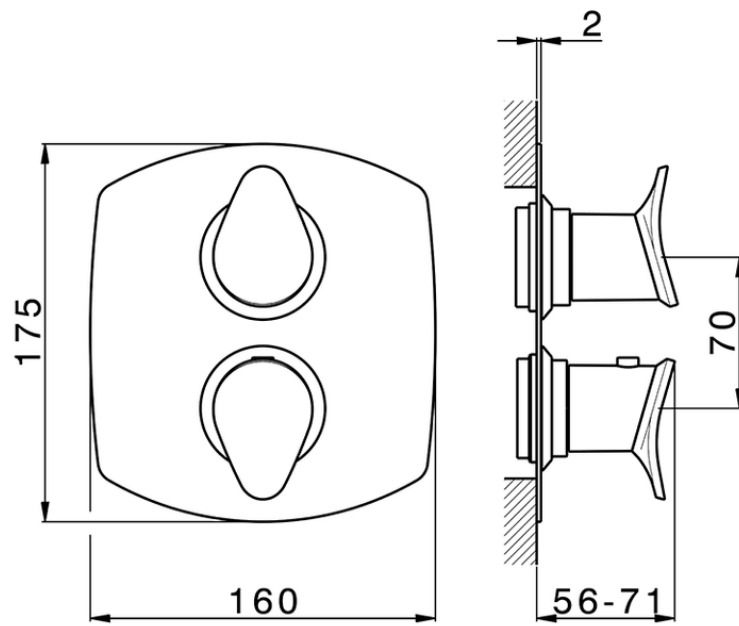

Exposed part for con.thermo.shower valve, 3-outlet THERMO_HC018200

HC018200

<https://en.huberitalia.com/exposed-part-for-con-thermo-shower-valve-3-outlet-thermo-hc018200>

Piastra/Plate/Plaque/Platte/Placa

2-3mm: XX 25-40 YY 76-91

10 mm: XX 16-31 YY 65-80

ZB018200

<https://en.huberitalia.com/3-outlet-concealed-thermostatic-shower-valve-concealed-zb018200>

2026-06-24