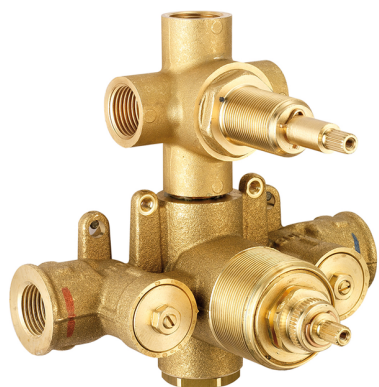

## Exposed part for con.thermo.shower valve, 3-outlet THERMO\_HC018200

MODEL **HC018200**

Exposed part for 3-outlet thermostatic mixer, with 3 outlet diverter, without concealed part, for item ZB018200

### CHARACTERISTICS

Installation **Concealed**  
 Required concealed parts **ZB018200**

### Thermostatic

The Huber thermostatic is your personal water manager, helping you to handle, control and save water and energy.

## 3-outlet Concealed thermostatic shower valve CONCEALED\_ZB018200

MODEL **ZB018200**

3-Outlet Concealed thermostatic mixer, with 3-outlet diverter, without trim kit

AVAILABLE FINISHINGS

**04** 04 Without finishing