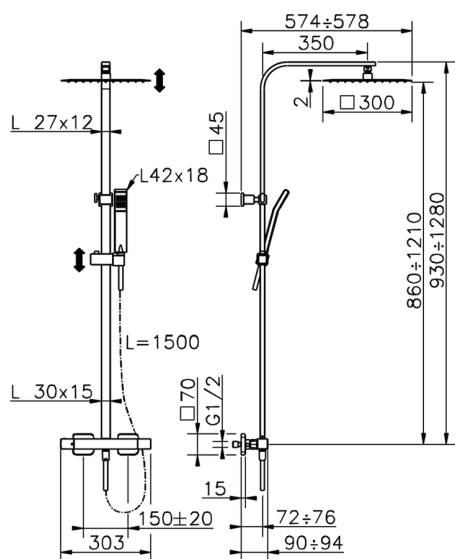

2-function Thermostatic shower set NUOVA EGO_QTC8603H

MODEL **QTC8603H**

2-function Thermostatic shower set, 2-outlet devia stop, adjustable riser column, sliding handshower holder, 42x18 mm ABS Quad one spray handshower, 300x300 mm INOX square showerhead 2 mm thick, 150 cm smooth SILVERFLEX Flexible Hose

AVAILABLE FINISHINGS

CHARACTERISTICS

Cartridge Spare Parts **ZZ96551000**

TMX 25 Thermostatic Valve

DeviaStop

The Huber Devia Stop technology allows to adjust the water flow and to direct it to the selected output point (overhead soaker, hand shower, etc).