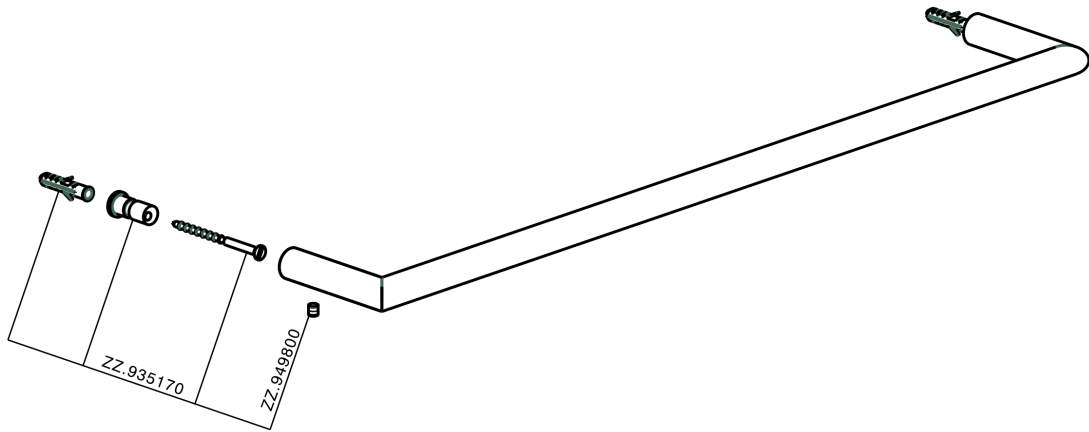

Towel holder BATHROOM ACCESSORIES_SI090102

SI090102

<https://en.huberitalia.com/towel-holder-bathroom-accessories-si090102>

2024-11-24