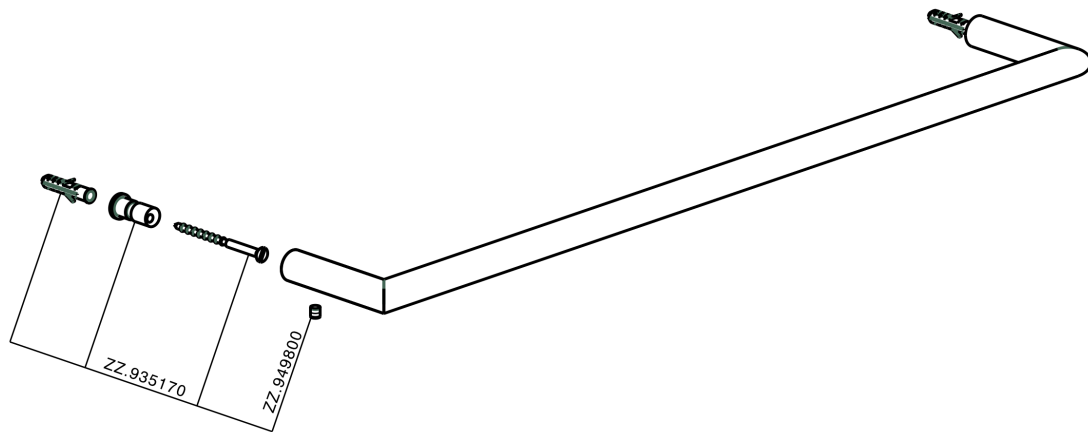

Towel holder BATHROOM ACCESSORIES_SI090102

SI090102

<https://en.huberitalia.com/towel-holder-bathroom-accessories-si090102>

2024-11-24