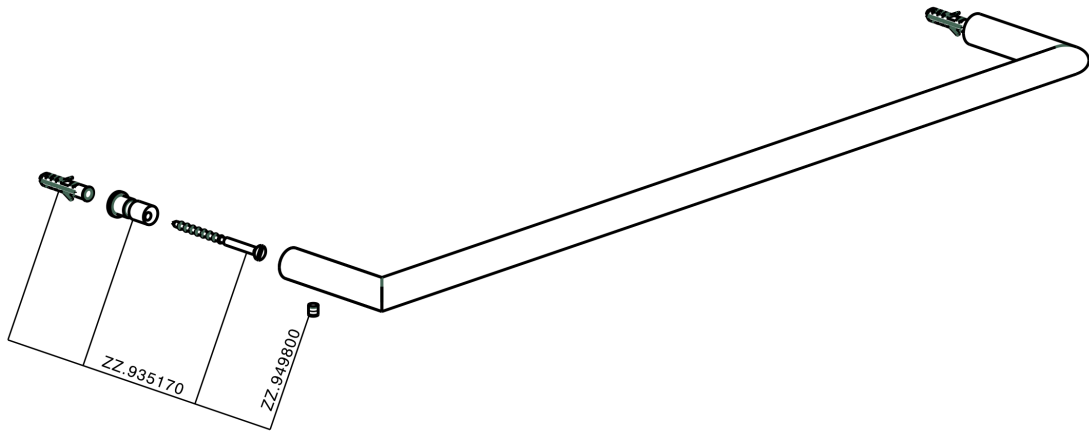

Towel holder BATHROOM ACCESSORIES_SI090102

MODEL **SI090102**

Towel holder

AVAILABLE FINISHINGS

-  **21** 21 Chrome
-  **2B** 2B Polished Nickel
-  **2F** 2F Brushed Nickel
-  **2P** 2P Rose Gold
-  **2Q** 2Q Black Titanium
-  **40** 40 Matt Black
-  **4Q** 4Q Matt White

CHARACTERISTICS

Towel holder BATHROOM ACCESSORIES_SI090102

SI090102

<https://en.huberitalia.com/towel-holder-bathroom-accessories-si090102>

2024-11-21