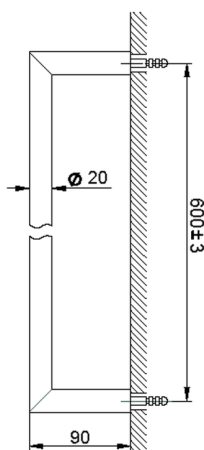

Towel holder BATHROOM ACCESSORIES_SI090102

MODEL **SI090102**

Towel holder

AVAILABLE FINISHINGS

-  **21** 21 Chrome
-  **2B** 2B Polished Nickel
-  **2F** 2F Brushed Nickel
-  **2P** 2P Rose Gold
-  **2Q** 2Q Black Titanium
-  **40** 40 Matt Black
-  **4Q** 4Q Matt White