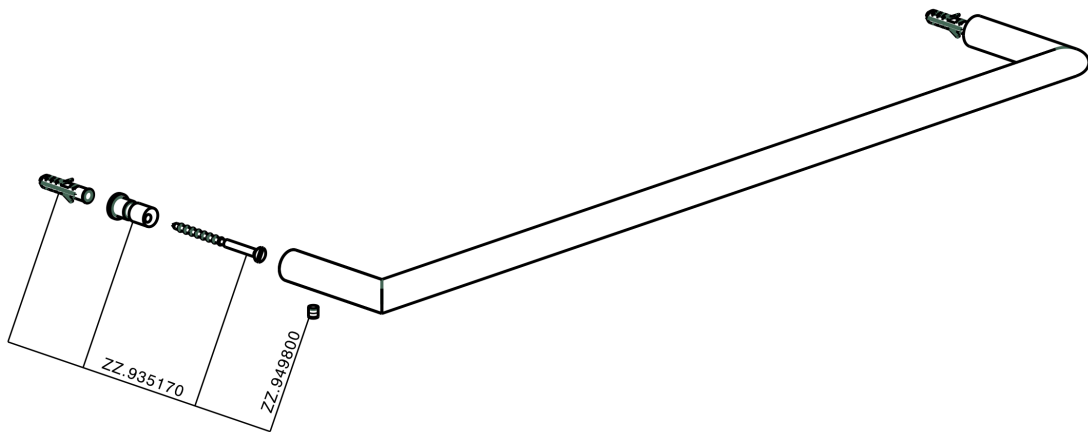

Towel holder BATHROOM ACCESSORIES_SI090102

MODEL **SI090102**

Towel holder

AVAILABLE FINISHINGS

-  **21** 21 Chrome
-  **2B** 2B Polished Nickel
-  **2F** 2F Brushed Nickel
-  **2P** 2P Rose Gold
-  **2Q** 2Q Black Titanium
-  **40** 40 Matt Black
-  **4Q** 4Q Matt White

CHARACTERISTICS

Towel holder BATHROOM ACCESSORIES_SI090102

SI090102

<https://en.huberitalia.com/towel-holder-bathroom-accessories-si090102>

2024-11-23