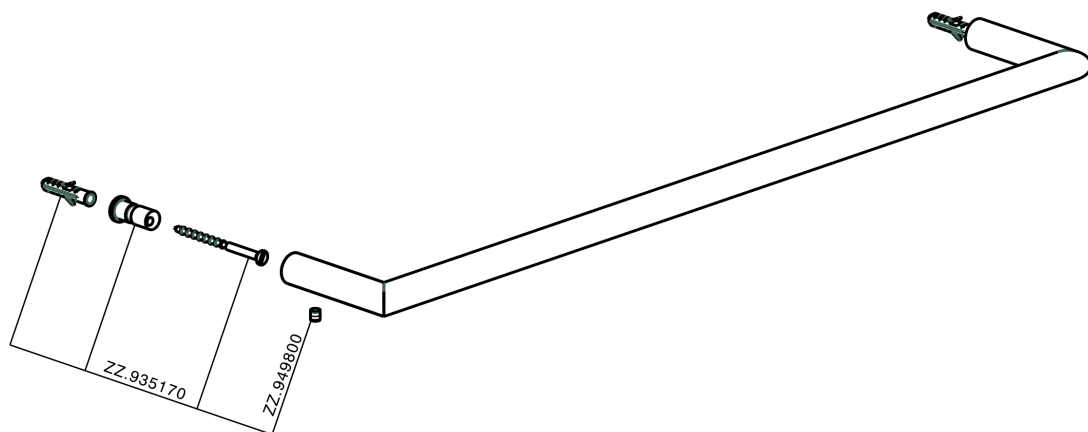

Towel holder BATHROOM ACCESSORIES_SI090102

SI090102

<https://en.huberitalia.com/towel-holder-bathroom-accessories-si090102>

2024-11-23