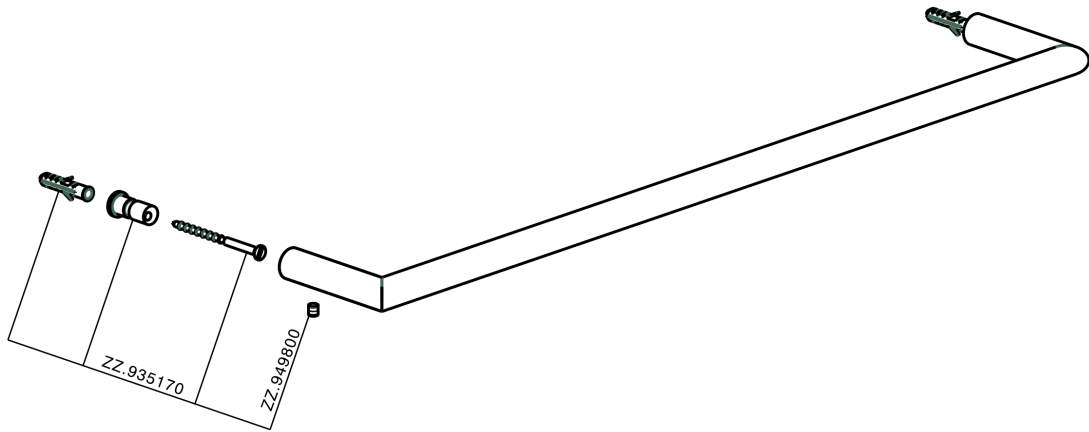

Towel holder BATHROOM ACCESSORIES_SI090102

SI090102

<https://en.huberitalia.com/towel-holder-bathroom-accessories-si090102>

2024-11-27