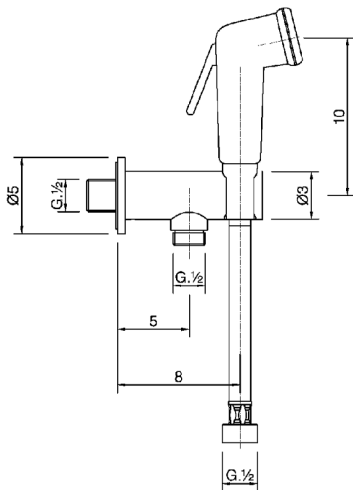

MODEL **BC007910**

Bidet handshower set, wall mounted holder with safety valve, Bidet handshower, PVC 120 cm. flexible hose

AVAILABLE FINISHINGS

21 21 Chrome

CHARACTERISTICS

Bidet handshower