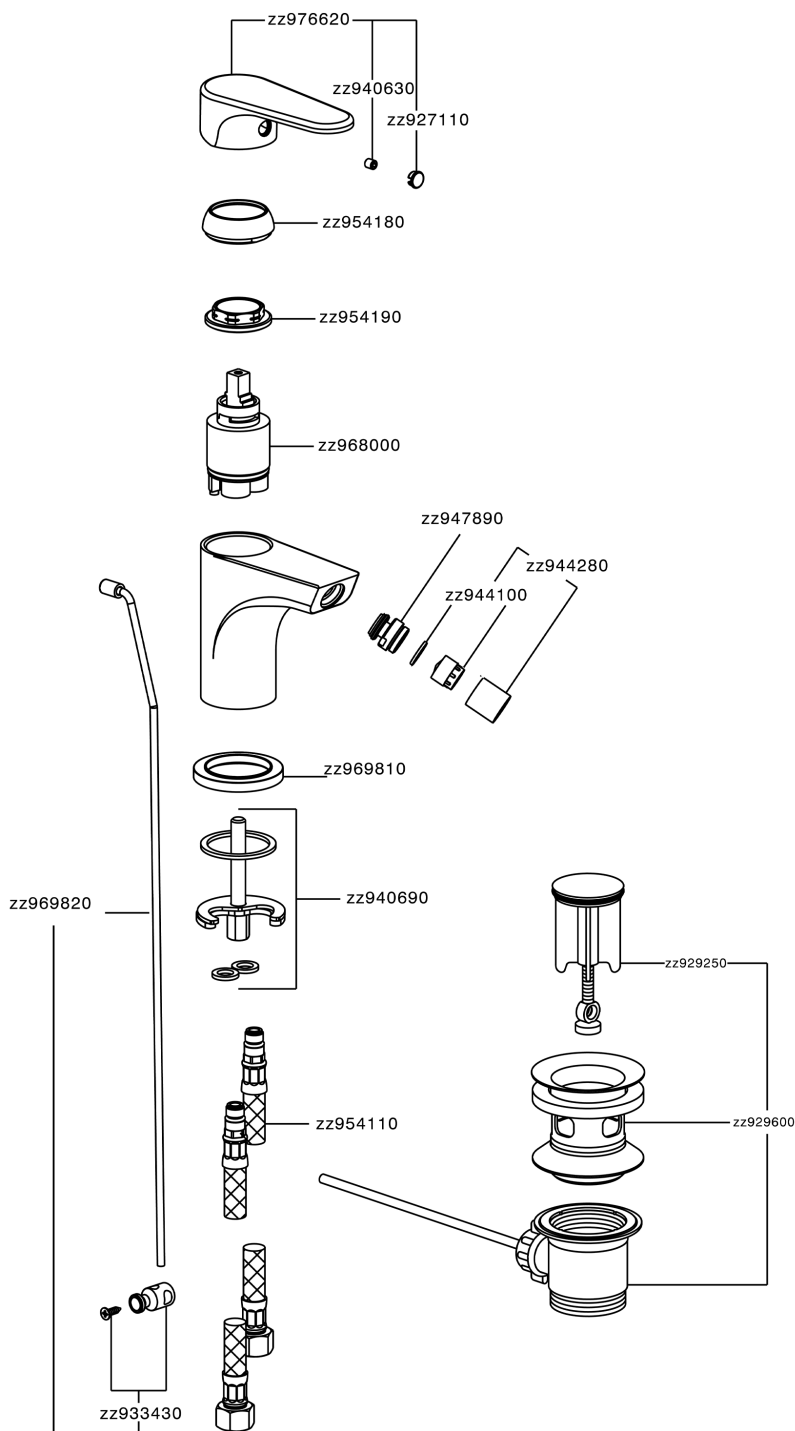

Single lever bidet mixer EnergySave H3_AH000555

MODEL **AH000555**

Single lever bidet mixer EnergySave, with 1"1/4 automatic pop up waste, G.3/8" stainless steel flexible hoses

AVAILABLE FINISHINGS

-  **21** 21 Chrome
-  **2F** 2F Brushed Nickel
-  **40** 40 Matt Black

CHARACTERISTICS

Cartridge Spare Parts **ZZ96800000**

35 mm Cartridge

Hygienic Spray

Shut-off Hand shower, for sanitary cleaning.

EcoStop

EcoStop feature limits water flow to approximately 50% of maximum output with one point of resistance on setting. Push slightly past the middle stop only when full water output is required. This will save water up to 50%.

EnergySave

Thanks to the EnergySave device, only cold water will be drawn if the lever is operated in the central position, so that the water heater will not be engaged and no hot water wasted, leading to considerable savings in energy and costs. The temperature can be adjusted by rotating the lever to the left, until the desired temperature is reached.

Single lever bidet mixer EnergySave H3_AH000555

AH000555

<https://en.huberitalia.com/single-lever-bidet-mixer-energysave-h3-ah000555>

2024-11-15