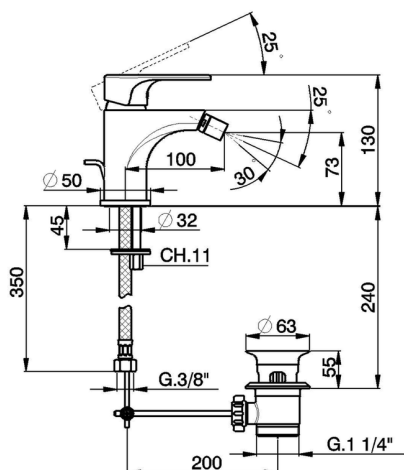

Single lever bidet mixer EnergySave H3_AH000555

MODEL **AH000555**

Single lever bidet mixer EnergySave, with 1"1/4 automatic pop up waste, G.3/8" stainless steel flexible hoses

AVAILABLE FINISHINGS

-  **21** 21 Chrome
-  **2F** 2F Brushed Nickel
-  **40** 40 Matt Black

CHARACTERISTICS

Cartridge Spare Parts **ZZ96800000**

35 mm Cartridge

Hygienic Spray

Shut-off Hand shower, for sanitary cleaning.

EcoStop

EcoStop feature limits water flow to approximately 50% of maximum output with one point of resistance on setting. Push slightly past the middle stop only when full water output is required. This will save water up to 50%.

EnergySave

Thanks to the EnergySave device, only cold water will be drawn if the lever is operated in the central position, so that the water heater will not be engaged and no hot water wasted, leading to considerable savings in energy and costs. The temperature can be adjusted by rotating the lever to the left, until the desired temperature is reached.

Single lever bidet mixer EnergySave H3_AH000555

AH000555

<https://en.huberitalia.com/single-lever-bidet-mixer-energysave-h3-ah000555>

2024-11-15