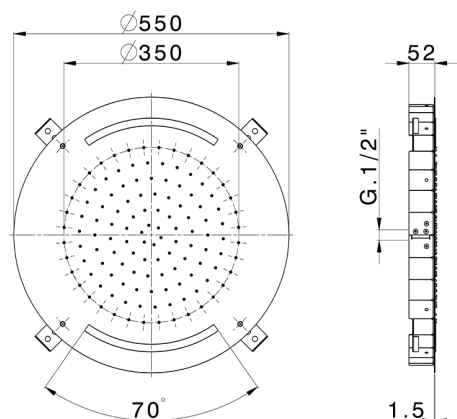

Ø 550 mm Chromotherapy Ceiling showerhead ZEN_ZS1C0035

MODEL **ZS1C0035**

Ø 550 mm Chromotherapy Ceiling showerhead, rain, chromotherapy functions, built-in control included, Stainless Steel AISI 304

AVAILABLE FINISHINGS

-  **40** 40 Matt Black
-  **4Q** 4Q Matt White
-  **5G** 5G Rose Gold
-  **D1** D1 Brushed Inox
-  **D2** D2 Polished Inox

CHARACTERISTICS

2024-11-15