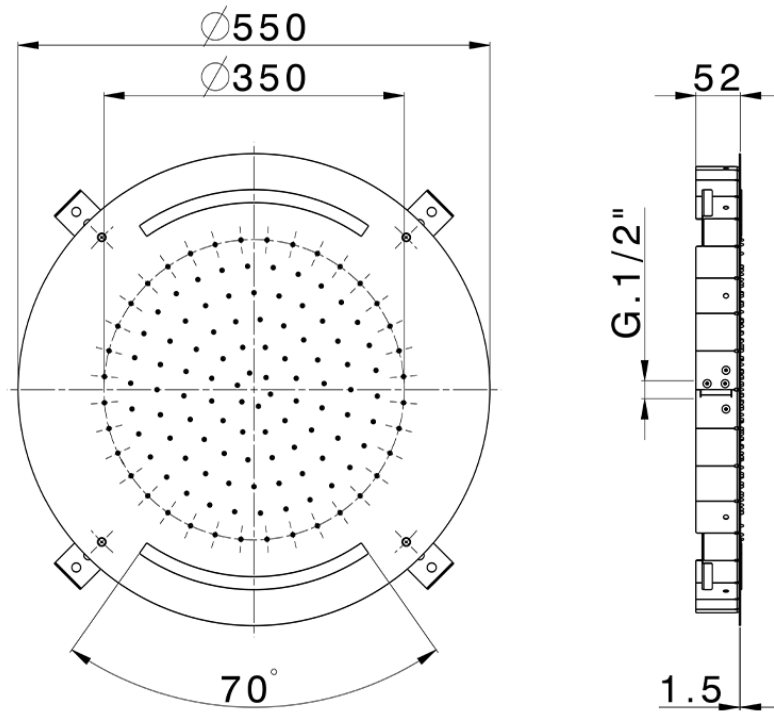

## Ø 550 mm Chromotherapy Ceiling showerhead ZEN\_ZS1C0035

ZS1C0035

<https://en.huberitalia.com/o-550-mm-chromotherapy-ceiling-showerhead-zen-zs1c0035>

2024-11-15