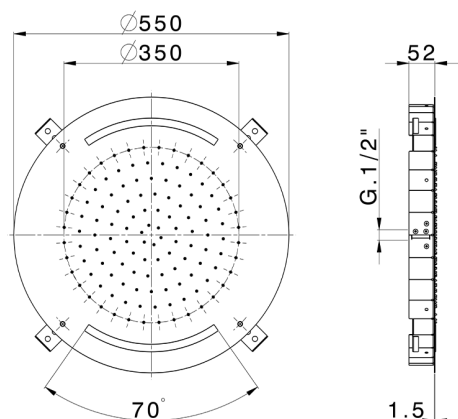

Ø 550 mm Chromotherapy Ceiling showerhead ZEN_ZS1C0035

MODEL **ZS1C0035**

Ø 550 mm Chromotherapy Ceiling showerhead, rain, chromotherapy functions, built-in control included, Stainless Steel AISI 304

AVAILABLE FINISHINGS

- **40** 40 Matt Black
- **4Q** 4Q Matt White
- **5G** 5G Rose Gold
- **D1** D1 Brushed Inox
- **D2** D2 Polished Inox

CHARACTERISTICS

2024-11-15