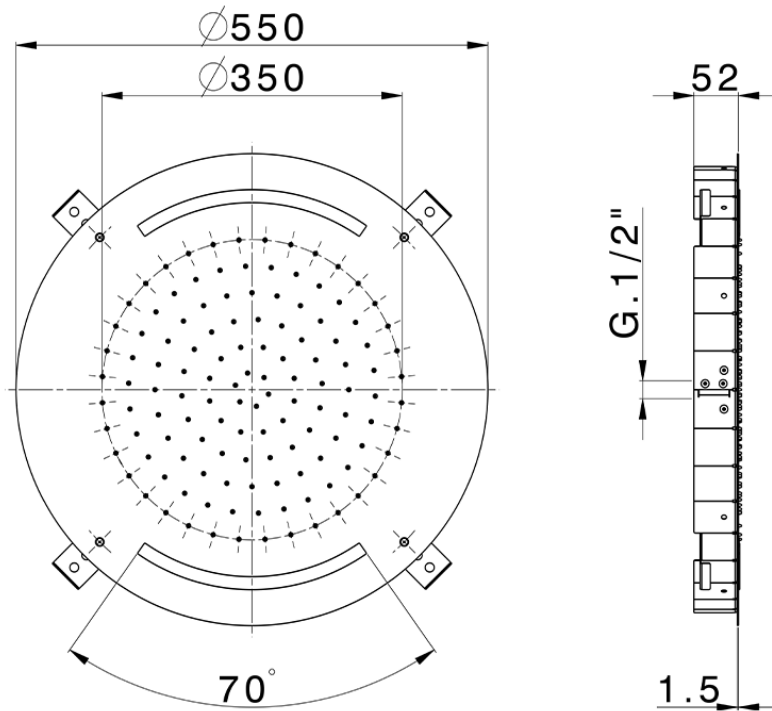

Ø 550 mm Chromotherapy Ceiling showerhead ZEN_ZS1C0035

ZS1C0035

<https://en.huberitalia.com/o-550-mm-chromotherapy-ceiling-showerhead-zen-zs1c0035>

2024-11-15