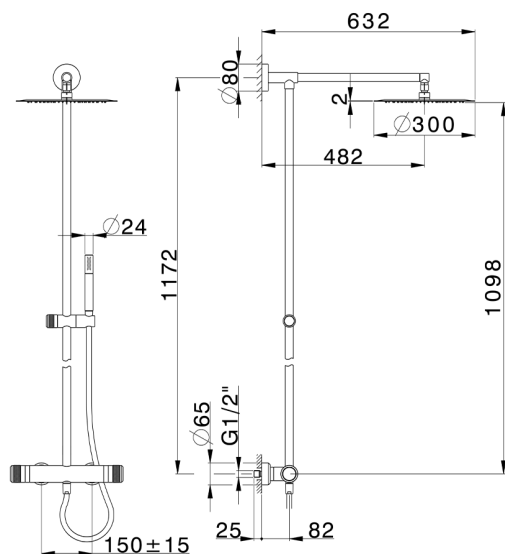

2-function Thermostatic shower set COLUMNS_CRC78050

MODEL **CRC78050**

2-function Thermostatic shower set, 2-outlet deviasop, not adjustable column, sliding handshower holder, Brass D.24mm minimalistic one spray handshower, D.300 mm INOX round showerhead, 150 cm SUPREME smooth flexible hose

AVAILABLE FINISHINGS

CHARACTERISTICS

Cartridge Spare Parts **22.04A.AR - ZZ97279004**

Argo 2 (long filter) Thermostatic Valve

DeviaStop

The Huber Devia Stop technology allows to adjust the water flow and to direct it to the selected output point (overhead soaker, hand shower, etc).